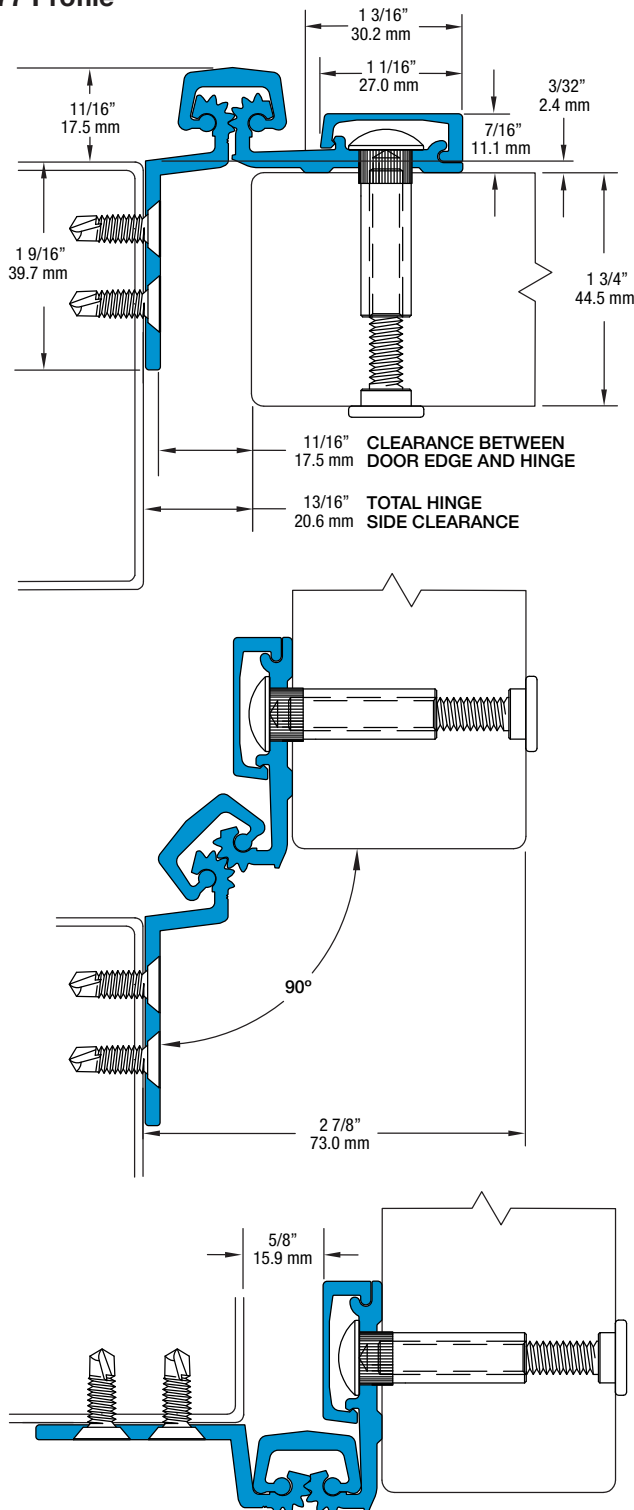

Half Surface Geared Hinges

SL77 83" HD600

All dimensions are measured in inches and [millimeters] from the top of the door to the centerline of the holes.

Dimensions shown inside boxes are locator screw mounting holes.

SL77 Profile

32 fasteners / 33 bearings

FRAME LEAF HOLES

DOOR LEAF HOLES

1 1/2 [38.1]	0 [0]
3 1/2 [88.9]	1 1/2 [38.1]
5 1/2 [139.7]	3 [76.2]
10 [254.0]	7 1/2 [190.5]
20 [508.0]	17 1/2 [444.5]
30 [762.0]	22 1/2 [571.5]
41 1/2 [1054.1]	27 1/2 [698.5]
53 [1346.2]	37 1/2 [952.5]
63 [1600.2]	45 1/2 [1155.7]
73 [1854.2]	55 1/2 [1409.7]
77 1/2 [1968.5]	60 1/2 [1536.7]
79 1/2 [2019.3]	65 1/2 [1663.7]
81 1/2 [2070.1]	75 1/2 [1917.7]
	80 [2030.0]
	81 1/2 [2070.1]
	83 [2108.2]