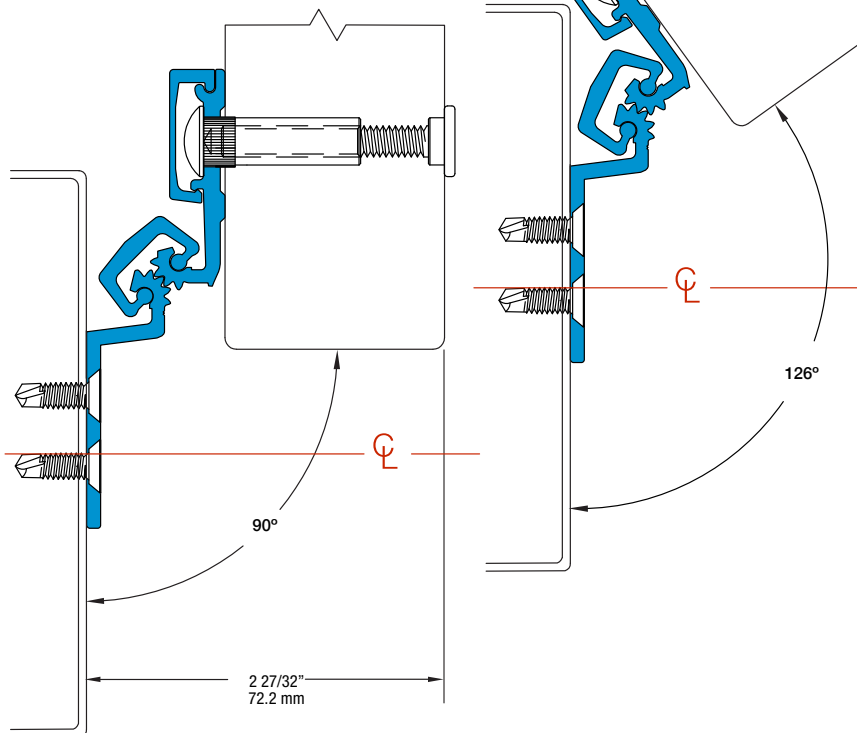

Half Surface Geared Hinges

SL77 83" HD600

All dimensions are measured in inches and [millimeters] from the top of the door to the centerline of the holes.

Dimensions shown inside boxes are locator screw mounting holes.

SL77 Center Hung Profile

32 fasteners / 33 bearings

FRAME LEAF HOLES

DOOR LEAF HOLES

FRAME LEAF HOLES	DOOR LEAF HOLES
1 1/2 [38.1]	0 [0]
3 1/2 [88.9]	1 1/2 [38.1]
5 1/2 [139.7]	3 [76.2]
10 [254.0]	7 1/2 [190.5]
20 [508.0]	17 1/2 [444.5]
30 [762.0]	22 1/2 [571.5]
41 1/2 [1054.1]	27 1/2 [698.5]
53 [1346.2]	37 1/2 [952.5]
63 [1600.2]	45 1/2 [1155.7]
73 [1854.2]	55 1/2 [1409.7]
77 1/2 [1968.5]	60 1/2 [1536.7]
79 1/2 [2019.3]	65 1/2 [1663.7]
81 1/2 [2070.1]	75 1/2 [1917.7]
	80 [2030.0]
	81 1/2 [2070.1]
	83 [2108.2]