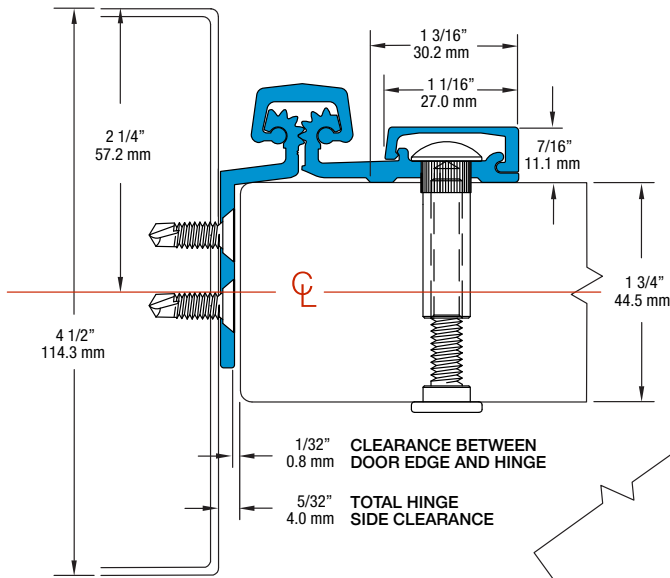

Half Surface Geared Hinges

SL77 83" HD600

All dimensions are measured in inches and [millimeters] from the top of the door to the centerline of the holes.

Dimensions shown inside boxes are locator screw mounting holes.

SL77 Center Hung Profile

32 fasteners / 33 bearings

FRAME LEAF HOLES

DOOR LEAF HOLES

FRAME LEAF HOLES	DOOR LEAF HOLES
1 1/2 [38.1]	0 [0]
3 1/2 [88.9]	1 1/2 [38.1]
5 1/2 [139.7]	3 [76.2]
10 [254.0]	7 1/2 [190.5]
20 [508.0]	17 1/2 [444.5]
30 [762.0]	22 1/2 [571.5]
41 1/2 [1054.1]	27 1/2 [698.5]
53 [1346.2]	37 1/2 [952.5]
63 [1600.2]	45 1/2 [1155.7]
73 [1854.2]	55 1/2 [1409.7]
77 1/2 [1968.5]	60 1/2 [1536.7]
79 1/2 [2019.3]	65 1/2 [1663.7]
81 1/2 [2070.1]	75 1/2 [1917.7]
	80 [2030.0]
	81 1/2 [2070.1]
	83 [2108.2]