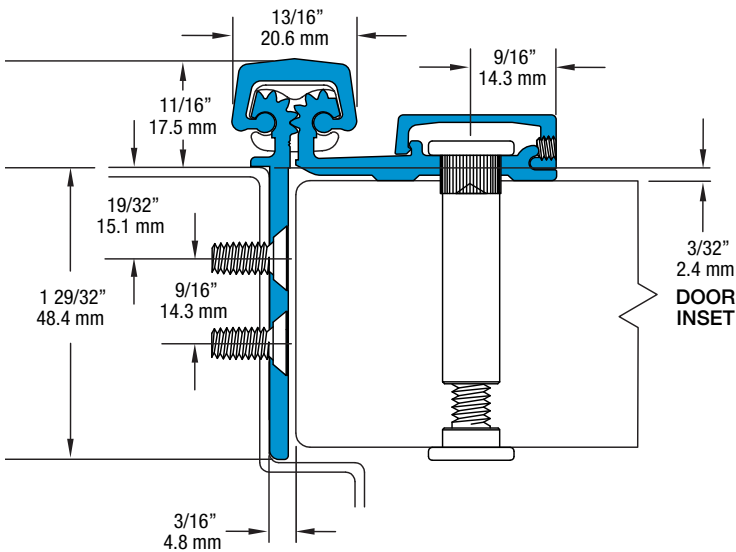

# Half Surface Geared Hinges

## SL54 83" HD600

All dimensions are measured in inches and [millimeters] from the top of the door to the centerline of the holes.

Dimensions shown inside boxes are locator screw mounting holes.

### 29 fasteners / 32 bearings