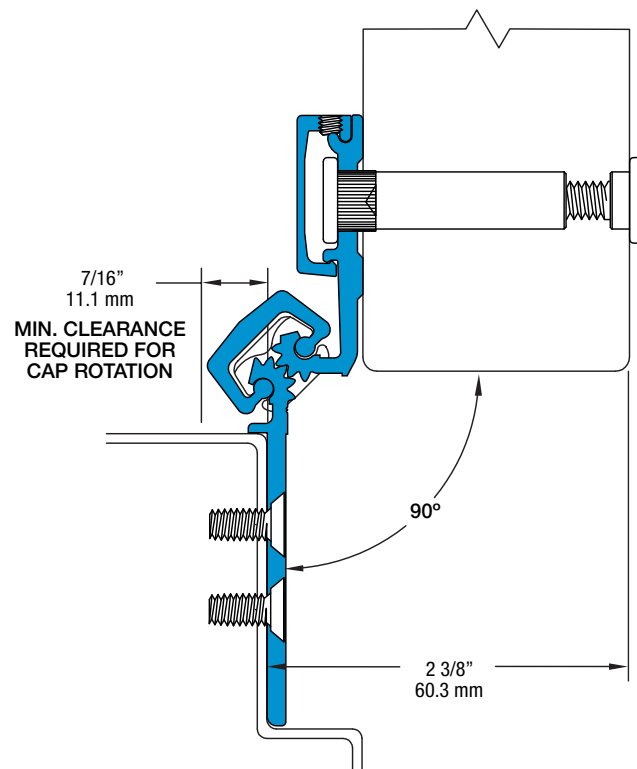

# Half Surface Geared Hinges

## SL54 83" HD600

All dimensions are measured in inches and [millimeters] from the top of the door to the centerline of the holes.

Dimensions shown inside boxes are locator screw mounting holes.

### 29 fasteners / 32 bearings