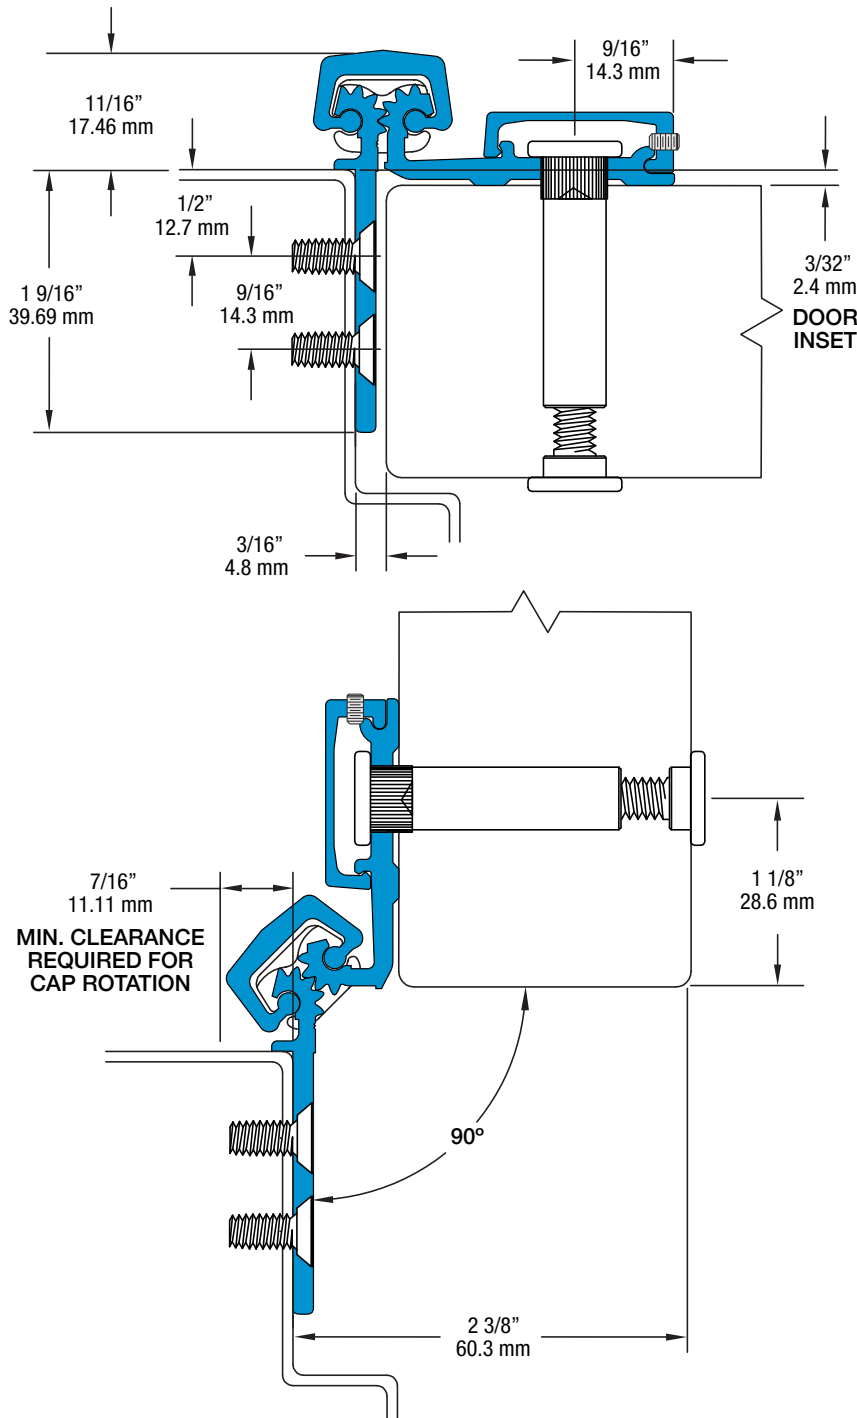

Half Surface Geared Hinges

SL53 95" HD600

All dimensions are measured in inches and [millimeters] from the top of the door to the centerline of the holes.

Dimensions shown inside boxes are locator screw mounting holes.

SL53 Profile

33 fasteners / 36 bearings

FRAME LEAF HOLES DOOR LEAF HOLES