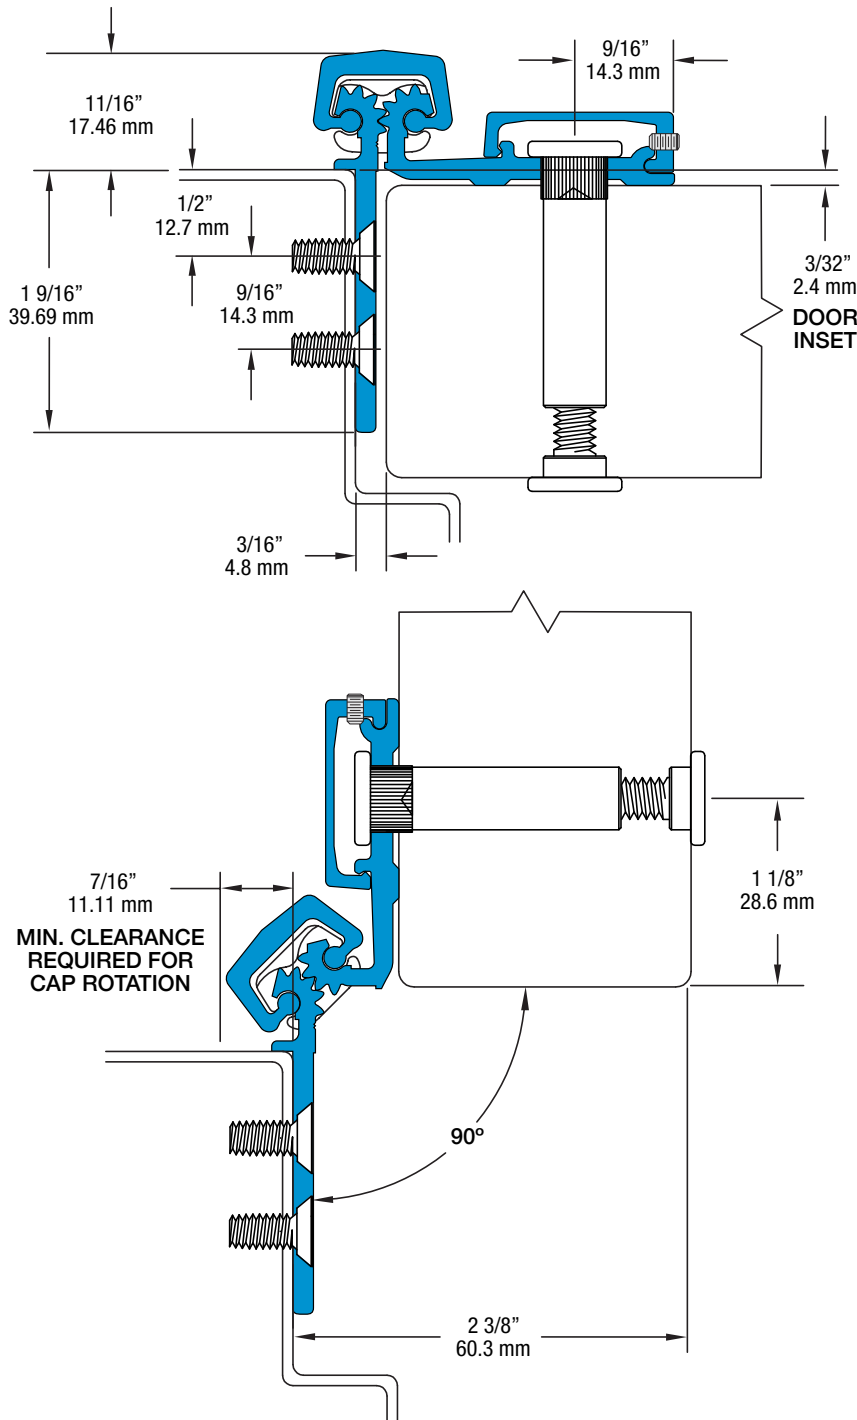

Half Surface Geared Hinges

SL53 85" HD600

All dimensions are measured in inches and [millimeters] from the top of the door to the centerline of the holes.

Dimensions shown inside boxes are locator screw mounting holes.

SL53 Profile

29 fasteners / 32 bearings

FRAME LEAF HOLES DOOR LEAF HOLES