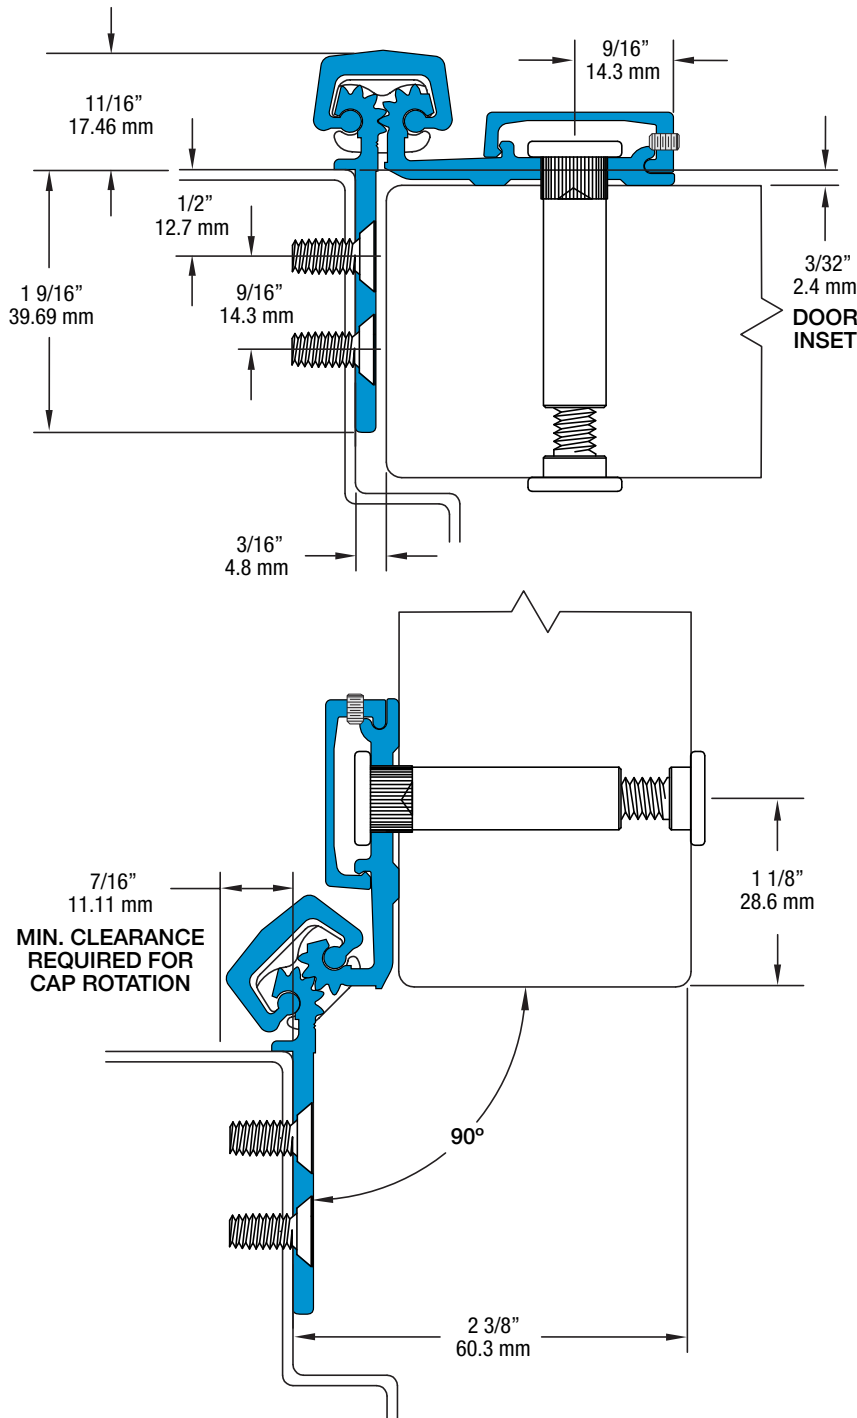

Half Surface Geared Hinges

SL53 83" HD600

All dimensions are measured in inches and [millimeters] from the top of the door to the centerline of the holes.

Dimensions shown inside boxes are locator screw mounting holes.

SL53 Profile

29 fasteners / 32 bearings

FRAME LEAF HOLES DOOR LEAF HOLES