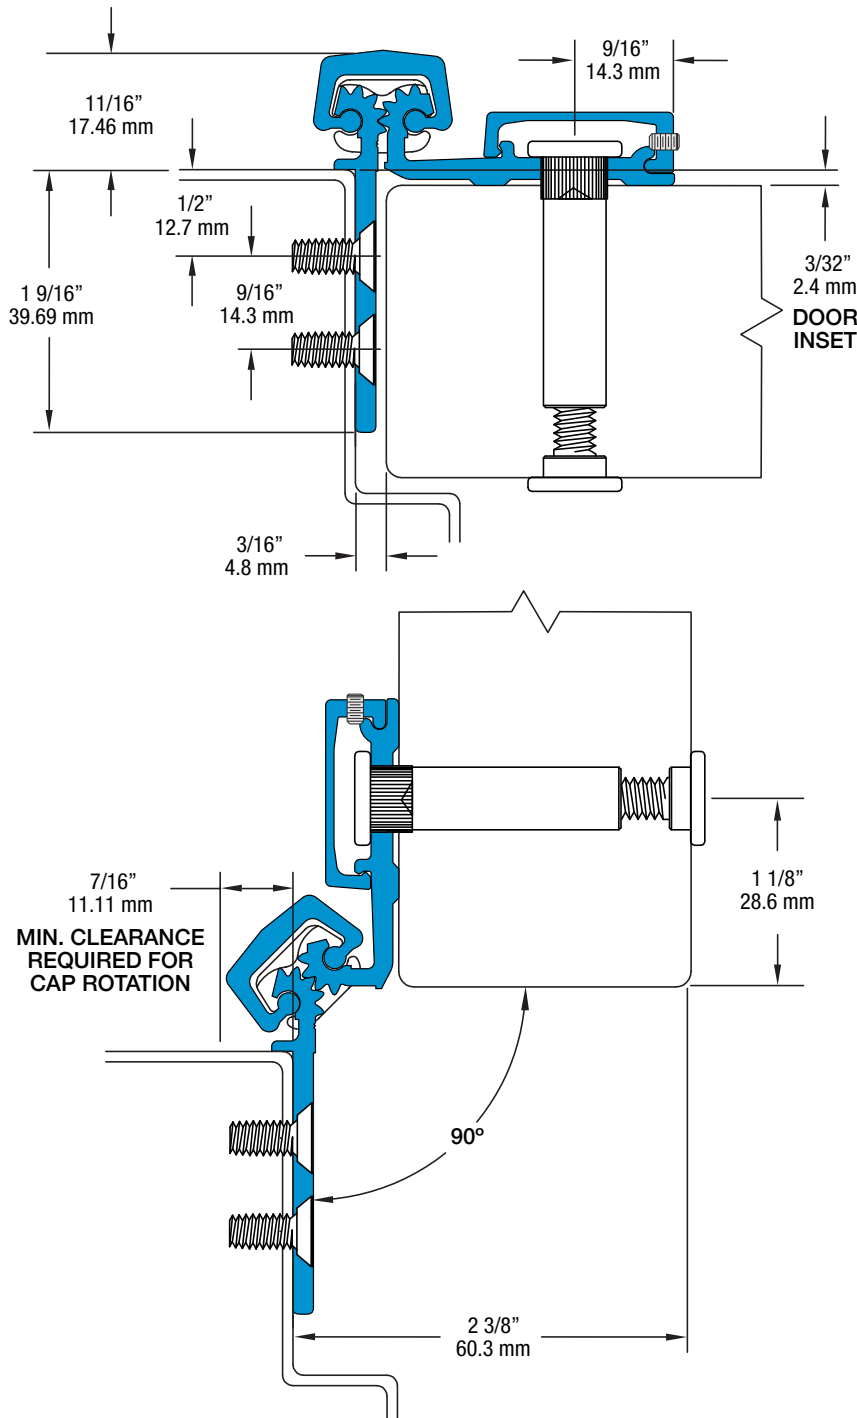

Half Surface Geared Hinges

SL53 120" HD600

All dimensions are measured in inches and [millimeters] from the top of the door to the centerline of the holes.

Dimensions shown inside boxes are locator screw mounting holes.

SL53 Profile

37 fasteners / 47 bearings

FRAME LEAF HOLES

DOOR LEAF HOLES

FRAME LEAF HOLES	DOOR LEAF HOLES
1 1/2 [38.1]	0 [0]
3 1/2 [88.9]	1 1/2 [38.1]
5 1/2 [139.7]	3 [76.2]
10 [254.0]	7 1/2 [190.5]
20 [508.0]	17 1/2 [444.5]
30 [762.0]	22 1/2 [571.5]
40 [1016.0]	27 1/2 [698.5]
50 [1270.0]	37 1/2 [952.5]
60 [1524.0]	47 1/2 [1206.5]
70 [1778.0]	57 1/2 [1460.5]
80 [2032.0]	62 1/2 [1587.5]
90 [2286.0]	72 1/2 [1841.5]
100 [2540.0]	82 1/2 [2095.5]
110 [2794.0]	92 1/2 [2349.5]
114 1/2 [2908.3]	97 1/2 [2476.5]
116 1/2 [2959.1]	102 1/2 [2603.5]
118 1/2 [3009.9]	112 1/2 [2857.5]
	117 [2971.8]
	118 1/2 [3009.9]
	120 [3048.0]