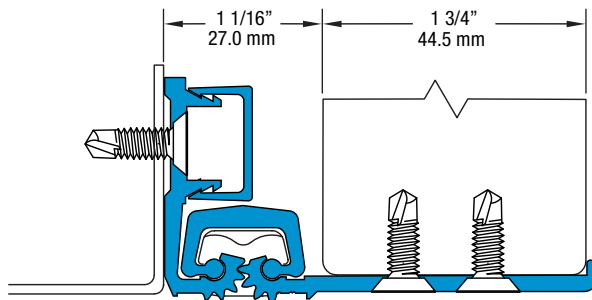

Half Mortise Geared Hinges

SL52 83" HD600

All dimensions are measured in inches and [millimeters] from the top of the door to the centerline of the holes.

SL52 Profile

33 fasteners / 32 bearings

FRAME LEAF HOLES