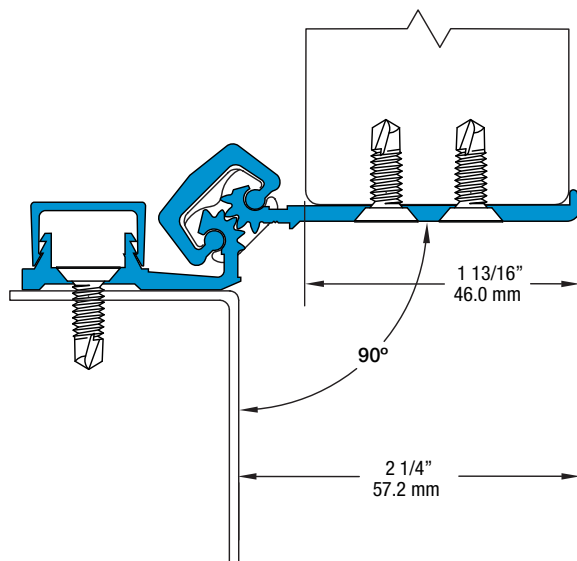

Half Mortise Geared Hinges

SL52 83" HD600

All dimensions are measured in inches and [millimeters] from the top of the door to the centerline of the holes.

SL52 Profile

33 fasteners / 32 bearings

FRAME LEAF HOLES

DOOR LEAF HOLES