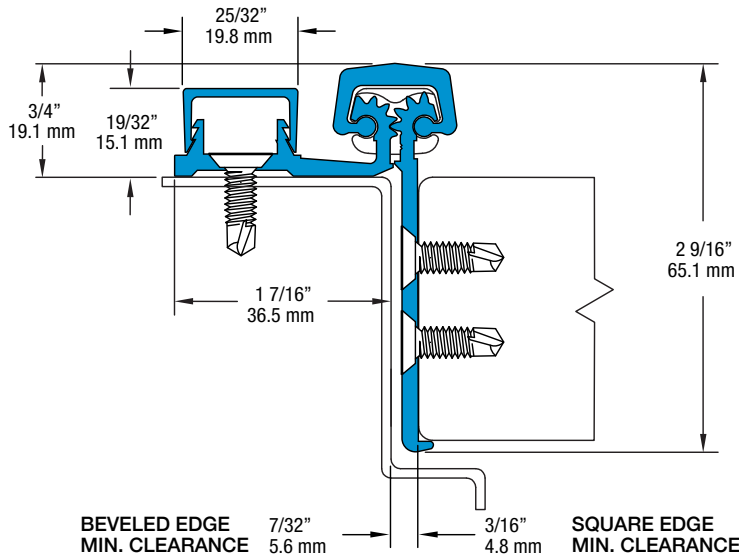

Half Mortise Geared Hinges

SL52 83" HD600

All dimensions are measured in inches and [millimeters] from the top of the door to the centerline of the holes.

SL52 Profile

33 fasteners / 32 bearings

FRAME LEAF HOLES

DOOR LEAF HOLES