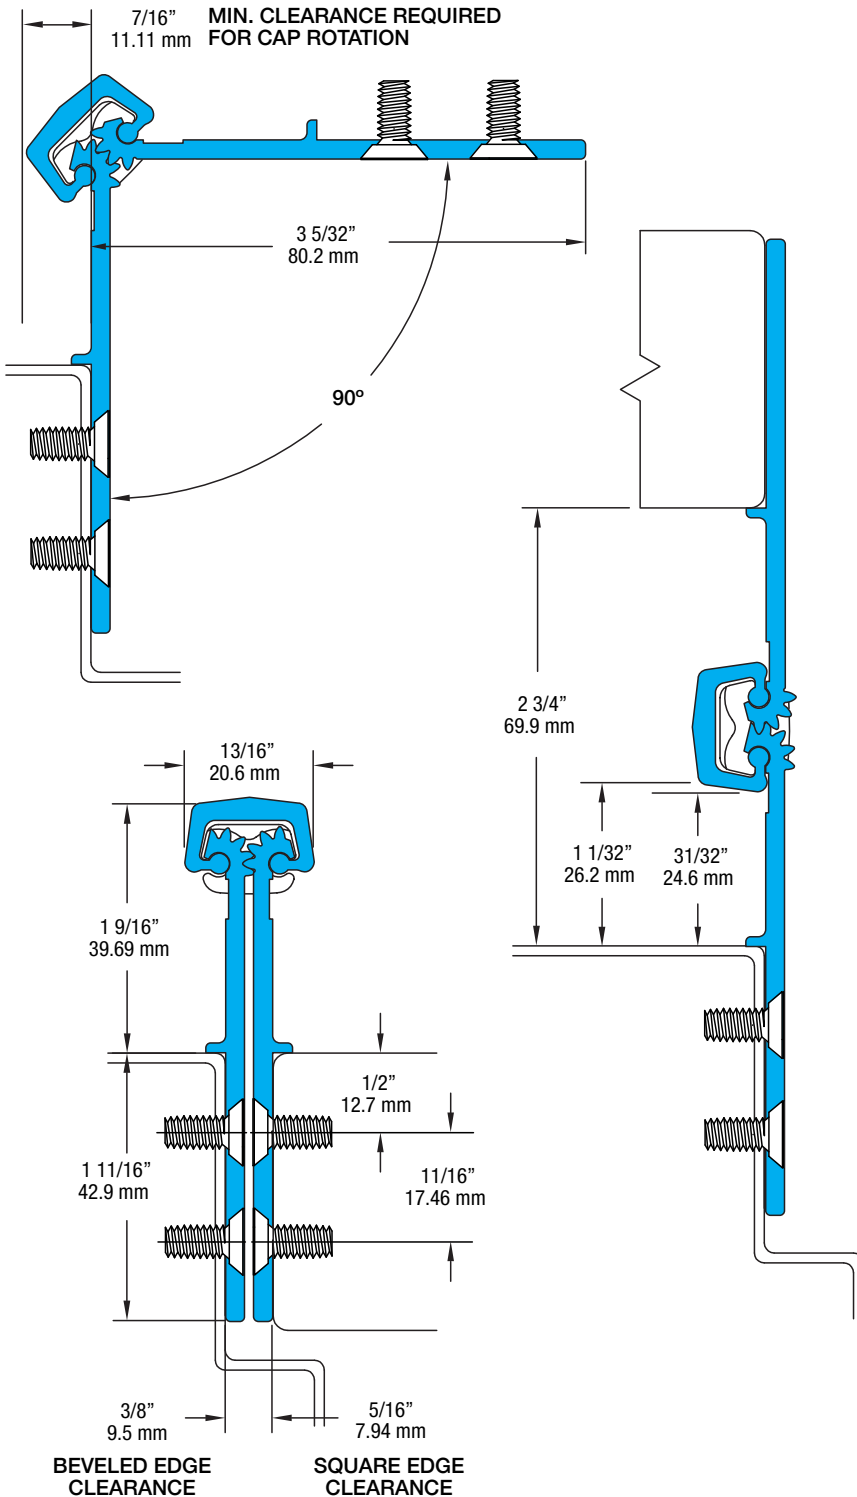

**SL40 83" HD600**

All dimensions are measured in inches and [millimeters] from the top of the door to the centerline of the holes.

**SL40 Profile**

**38 fasteners / 32 bearings**
**HOLES**
