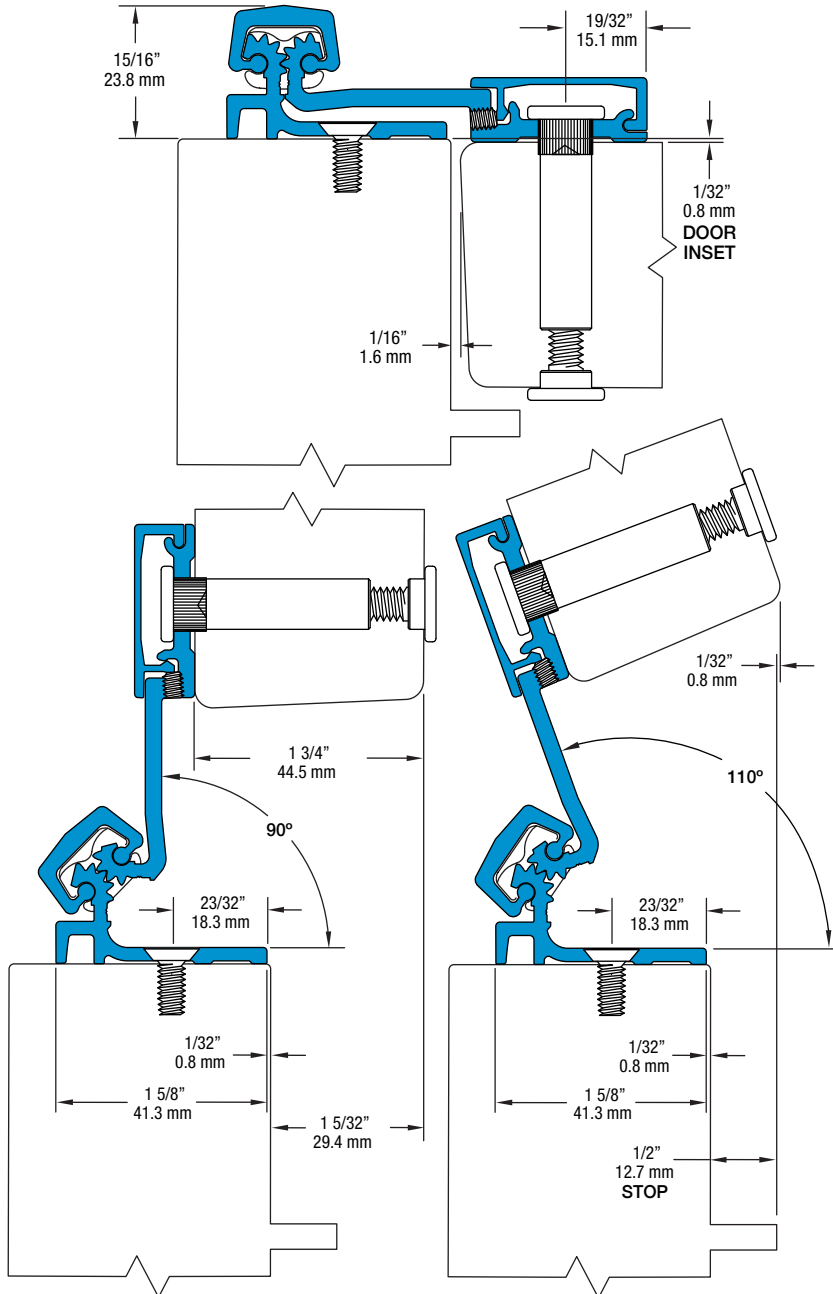

**SL21 95" HD300**

All dimensions are measured in inches and [millimeters] from the top of the door to the centerline of the holes.

Dimensions shown inside boxes   are frame facing mounting screw holes.

**SL21 Profile**

**26 fasteners / 18 bearings**
**HOLE LOCATIONS**
