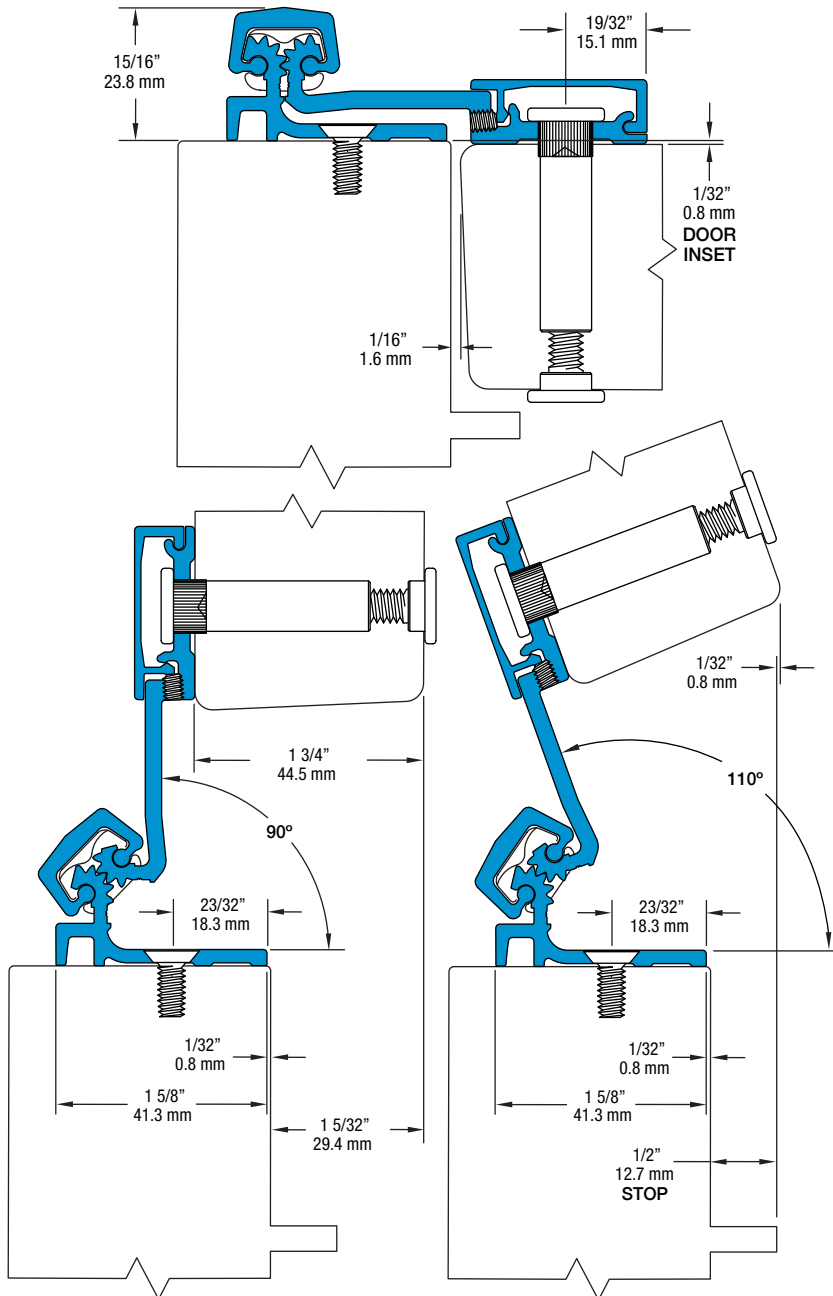

SL21 85" HD600

All dimensions are measured in inches and [millimeters] from the top of the door to the centerline of the holes.

Dimensions shown inside boxes are frame facing mounting screw holes.

SL21 Profile

24 fasteners / 32 bearings
HOLE LOCATIONS
