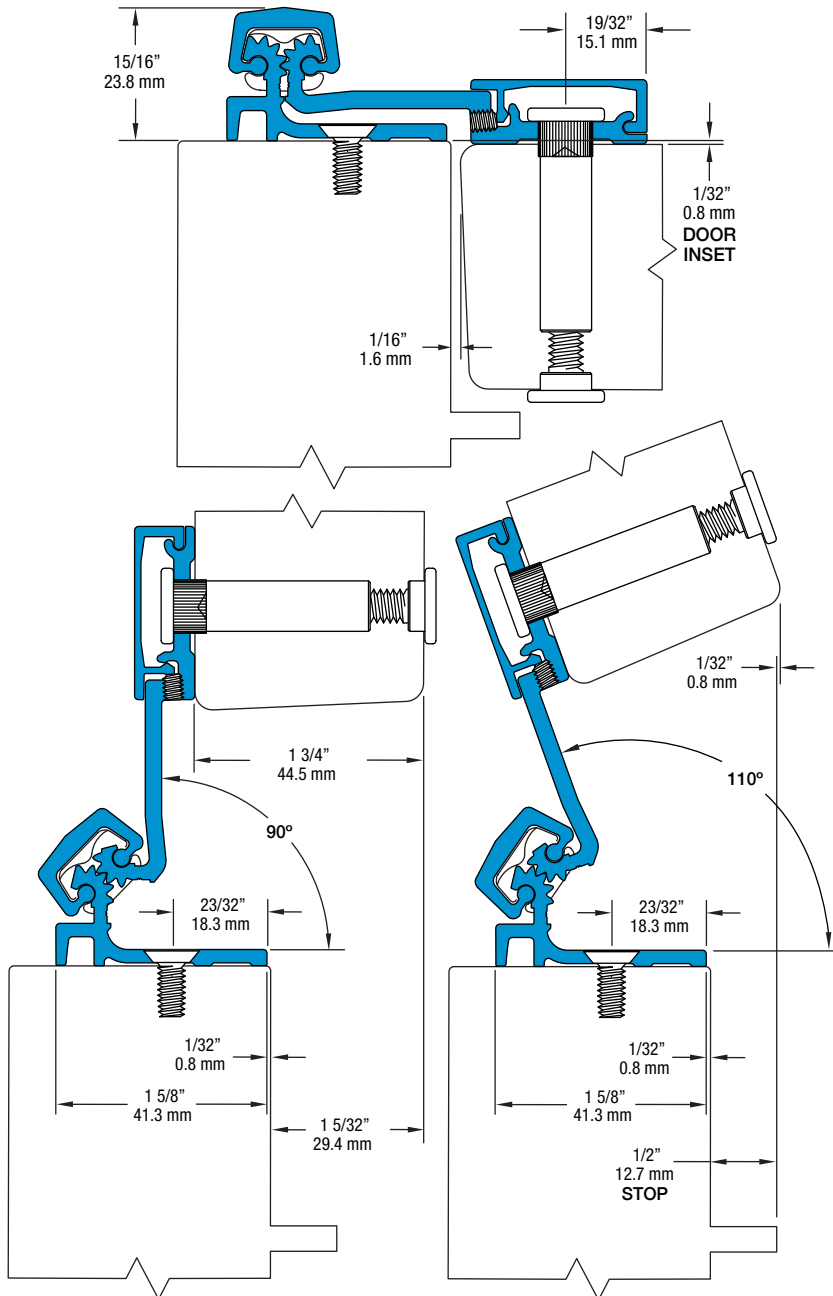

SL21 85" HD300

All dimensions are measured in inches and [millimeters] from the top of the door to the centerline of the holes.

Dimensions shown inside boxes are frame facing mounting screw holes.

SL21 Profile

24 fasteners / 16 bearings
HOLE LOCATIONS
