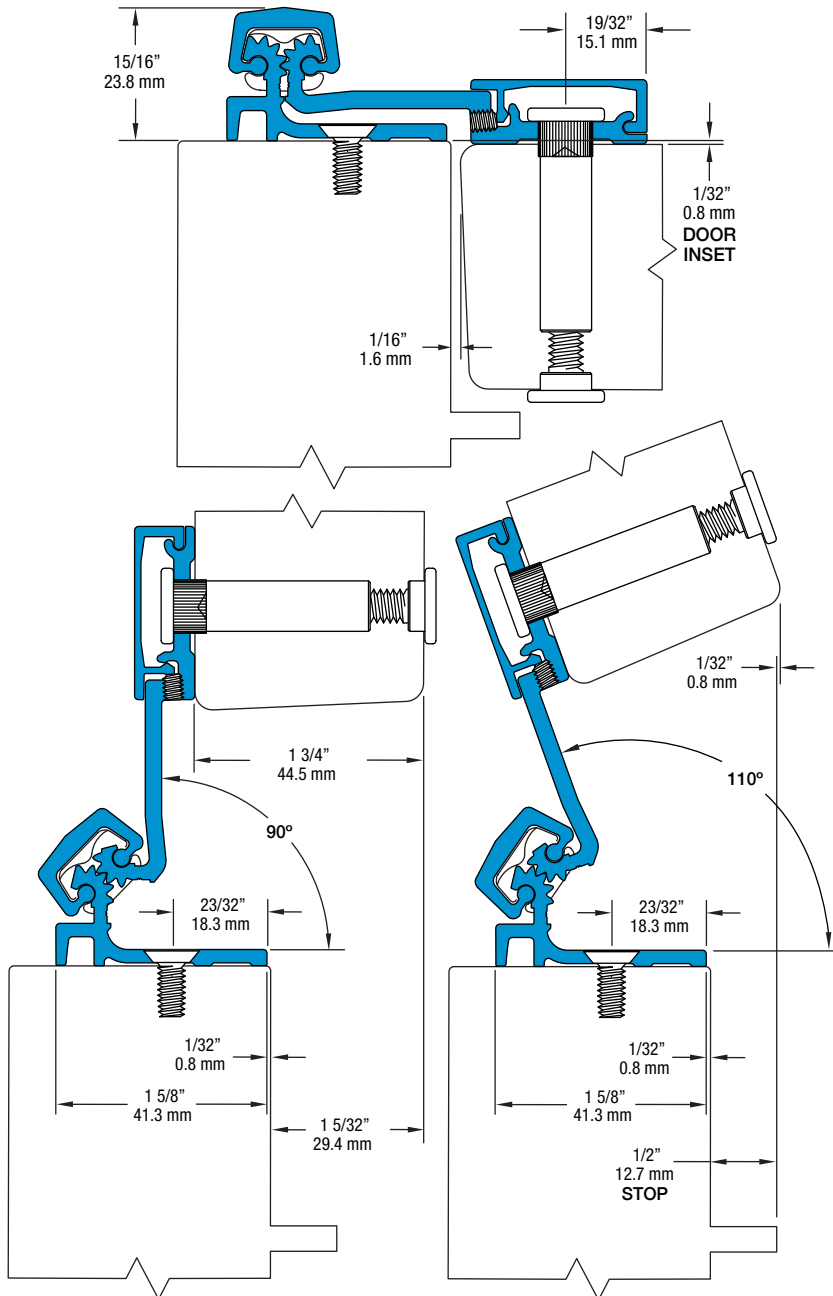

**SL21 83" HD300**

All dimensions are measured in inches and [millimeters] from the top of the door to the centerline of the holes.

Dimensions shown inside boxes   are frame facing mounting screw holes.

**SL21 Profile**

**24 fasteners / 16 bearings**
**HOLE LOCATIONS**
