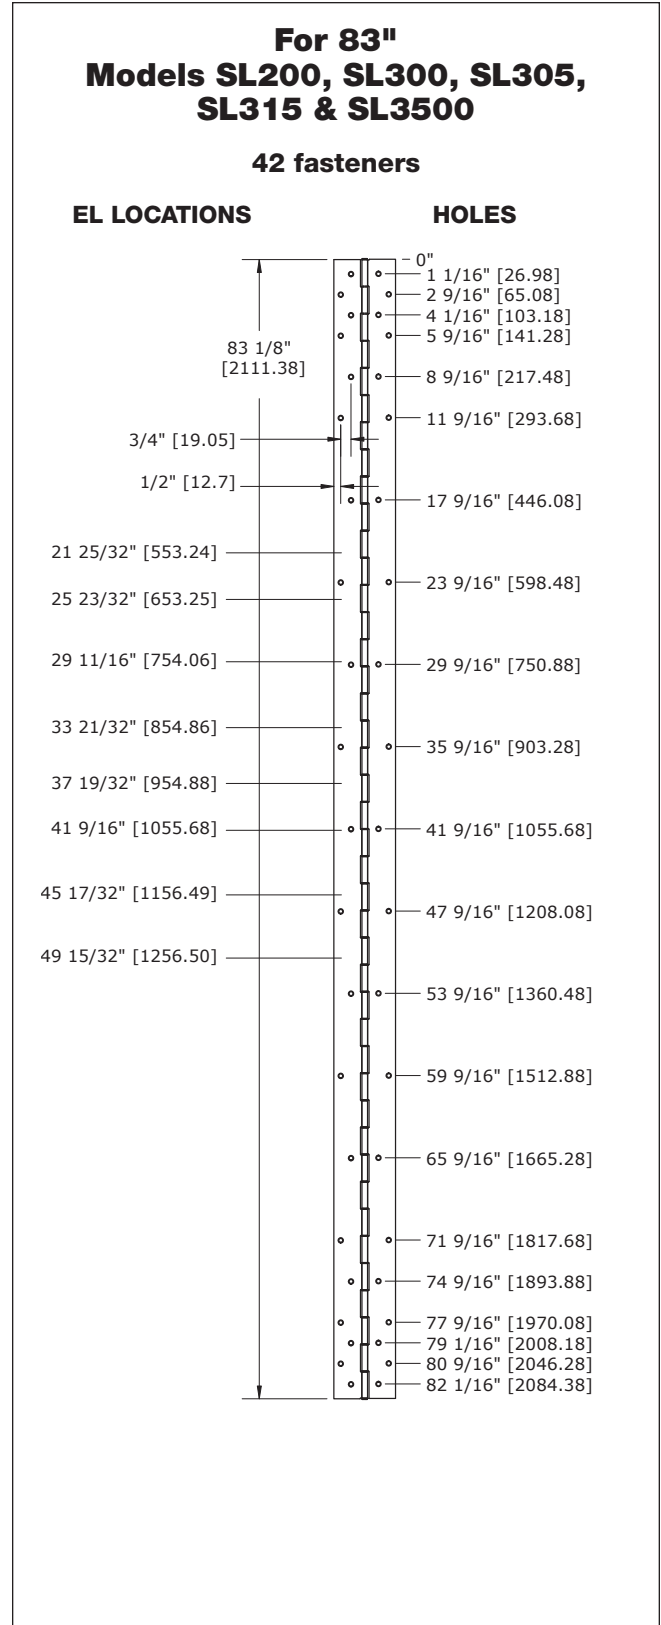

- All dimensions are measured in inches and [millimeters] from the top of the door to the centerline of the holes.
- Choose location for EL prep from locations dimensioned.

TEMPLATES

Concealed Pin & Barrel Hinges

- All dimensions are measured in inches and [millimeters] from the top of the door to the centerline of the holes.
- Choose location for EL prep from locations dimensioned.

- All dimensions are measured in inches and [millimeters] from the top of the door to the centerline of the holes.
- Choose location for EL prep from locations dimensioned.