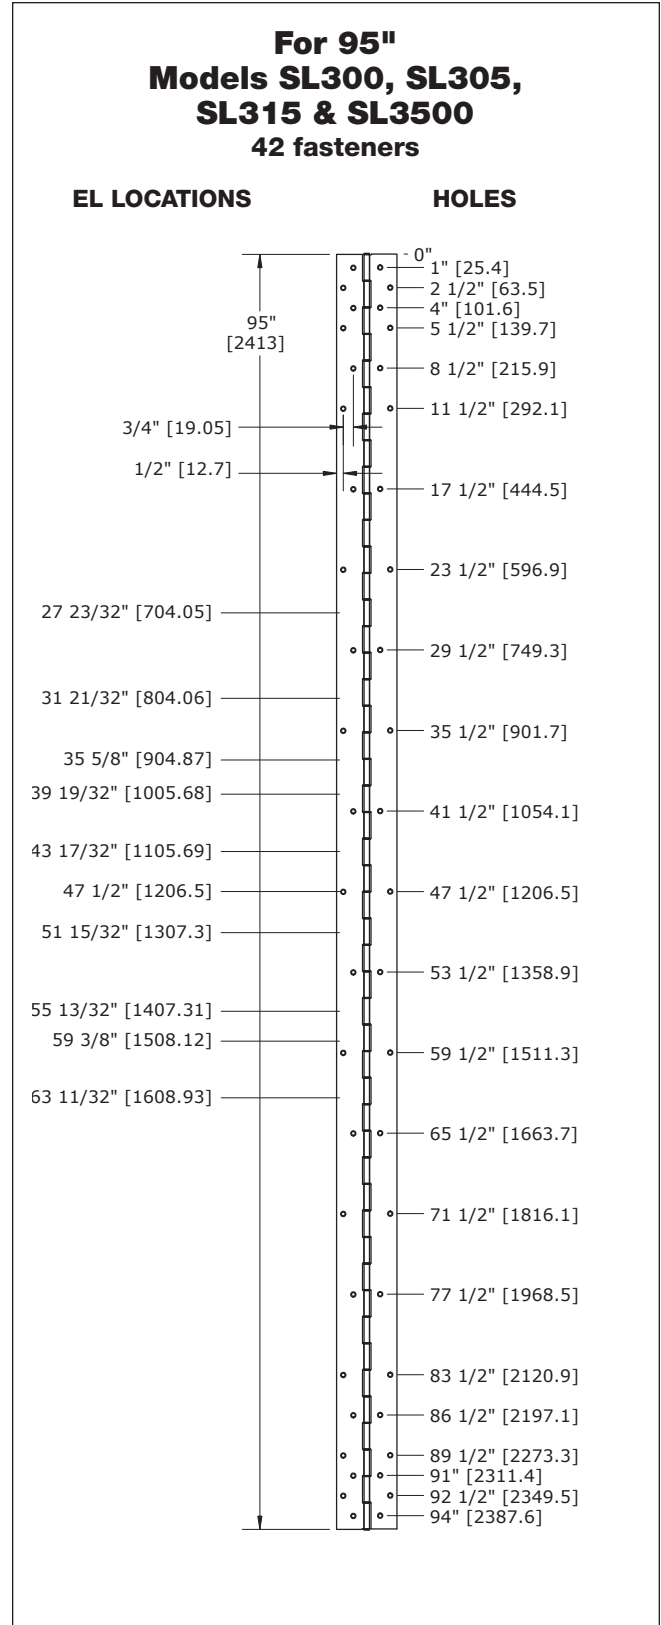

- All dimensions are measured in inches and [millimeters] from the top of the door to the centerline of the holes.
- Choose location for EL prep from locations dimensioned.

TEMPLATES

Concealed Pin & Barrel Hinges

- All dimensions are measured in inches and [millimeters] from the top of the door to the centerline of the holes.
- Choose location for EL prep from locations dimensioned.

- All dimensions are measured in inches and [millimeters] from the top of the door to the centerline of the holes.
- Choose location for EL prep from locations dimensioned.