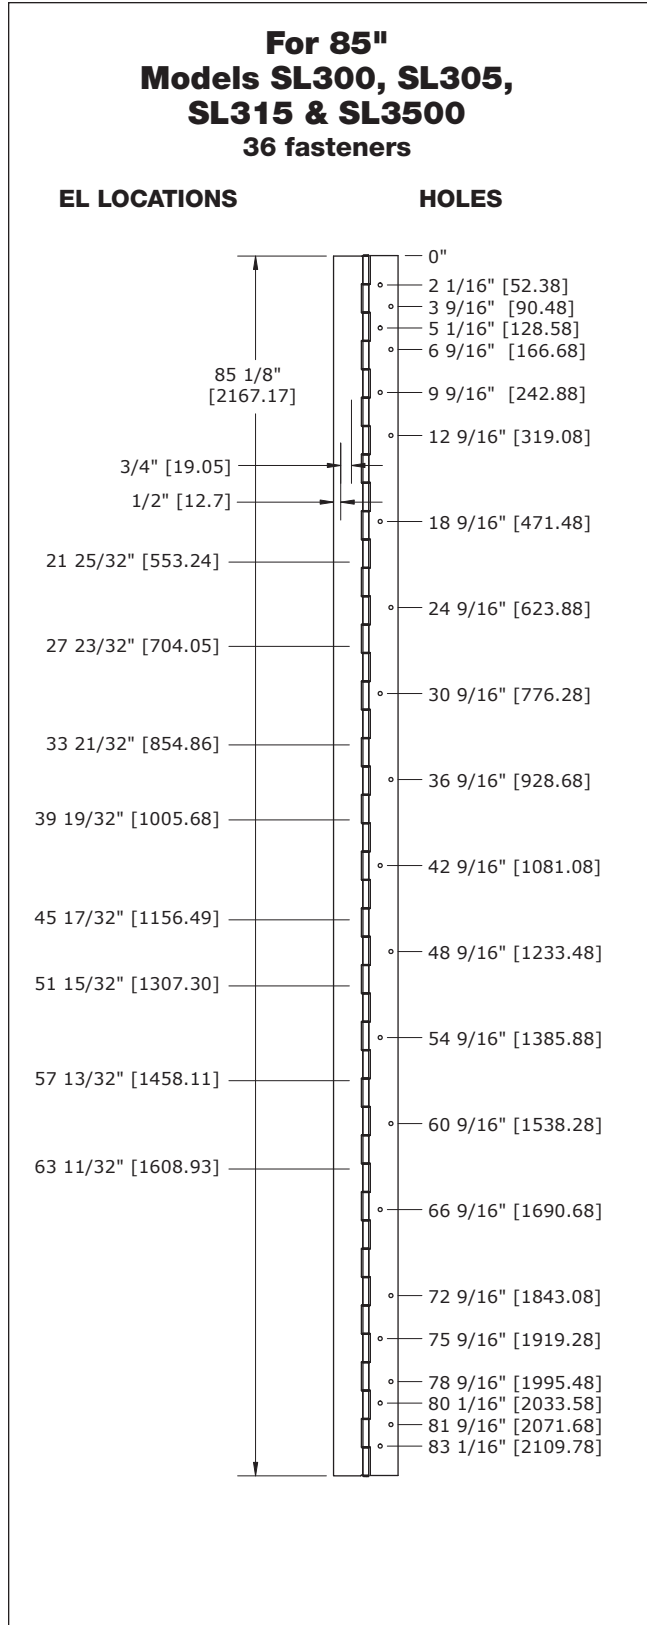

- All dimensions are measured in inches and [millimeters] from the top of the door to the centerline of the holes.
- Choose location for EL prep from locations dimensioned.

TEMPLATES

Concealed Pin & Barrel Hinges

- All dimensions are measured in inches and [millimeters] from the top of the door to the centerline of the holes.
- Choose location for EL prep from locations dimensioned.

- All dimensions are measured in inches and [millimeters] from the top of the door to the centerline of the holes.
- Choose location for EL prep from locations dimensioned.