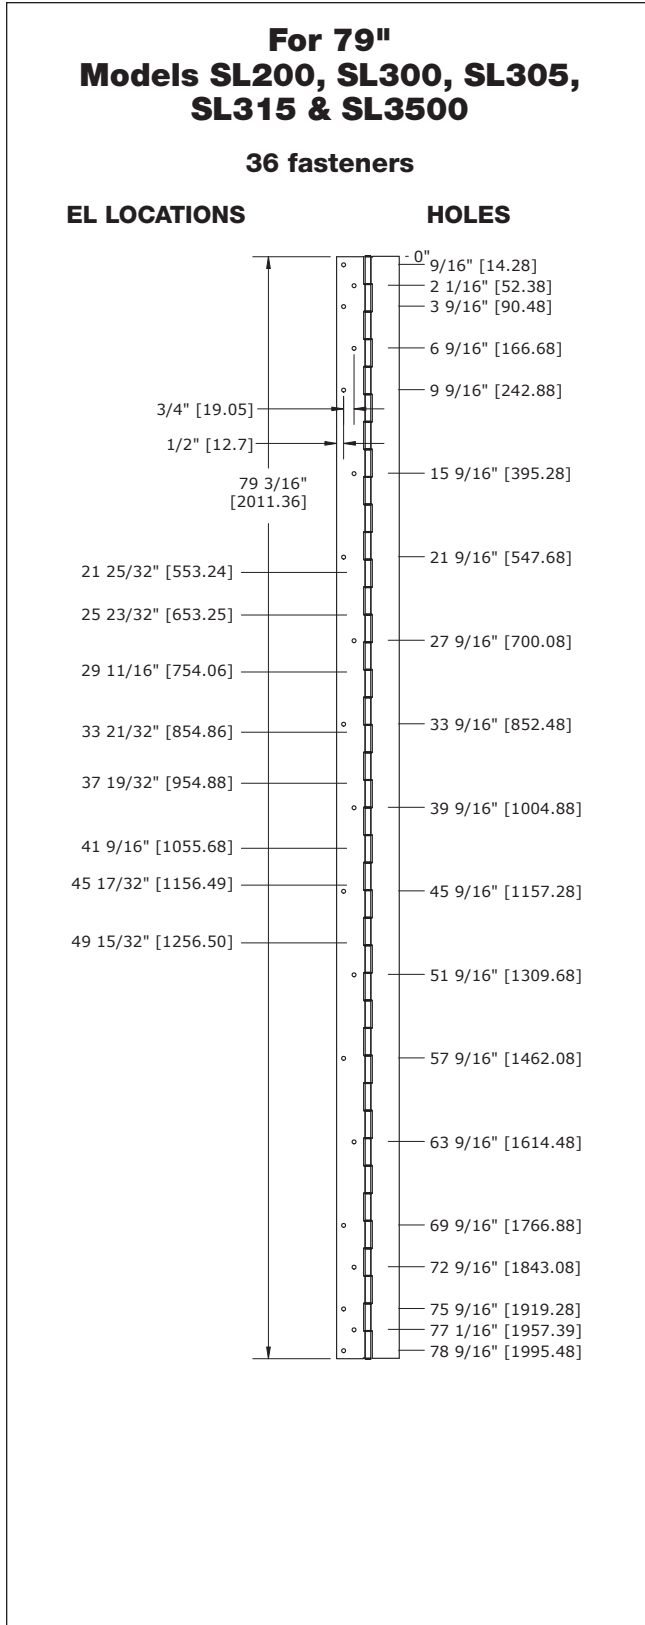

- All dimensions are measured in inches and [millimeters] from the top of the door to the centerline of the holes.
- Choose location for EL prep from locations dimensioned.

TEMPLATES

Concealed Pin & Barrel Hinges

- All dimensions are measured in inches and [millimeters] from the top of the door to the centerline of the holes.
- Choose location for EL prep from locations dimensioned.

- All dimensions are measured in inches and [millimeters] from the top of the door to the centerline of the holes.
- Choose location for EL prep from locations dimensioned.