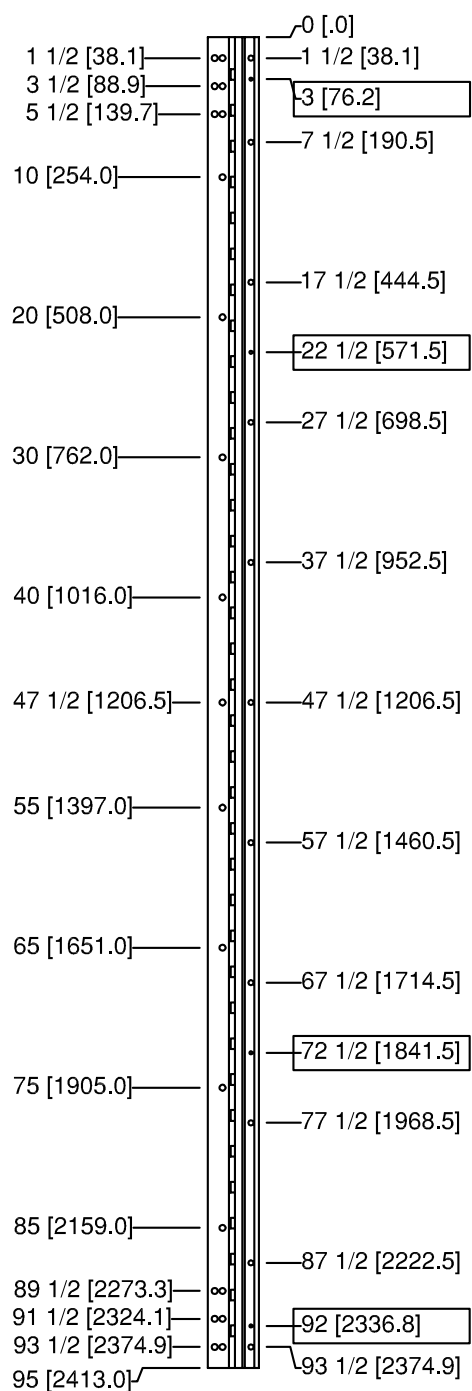

- All dimensions are measured in inches and [millimeters] from the top of the door to the centerline of the holes.
- Dimensions shown inside boxes are locator screw mounting holes.

**For 83" HD
Models SL53, SL54**
29 fasteners / 32 bearings
FRAME LEAF HOLES DOOR LEAF HOLES

**For 83" HD
Model 77**
32 fasteners / 33 bearings
FRAME LEAF HOLES DOOR LEAF HOLES

TEMPLATES

Half Surface Geared Hinges

- All dimensions are measured in inches and [millimeters] from the top of the door to the centerline of the holes.
- Dimensions shown inside boxes are locator screw mounting holes.

For 85" HD Models SL53, SL54

29 fasteners / 32 bearings

FRAME LEAF HOLES DOOR LEAF HOLES

For 95" HD Models SL53, SL54

33 fasteners / 36 bearings

FRAME LEAF HOLES DOOR LEAF HOLES

- All dimensions are measured in inches and [millimeters] from the top of the door to the centerline of the holes.
- Dimensions shown inside boxes  are locator screw mounting holes.

**For 95" HD
Model 77**
36 fasteners / 36 bearings
FRAME LEAF HOLES DOOR LEAF HOLES

**For 120" HD
Models SL53, SL54**
37 fasteners / 47 bearings
FRAME LEAF HOLES DOOR LEAF HOLES
