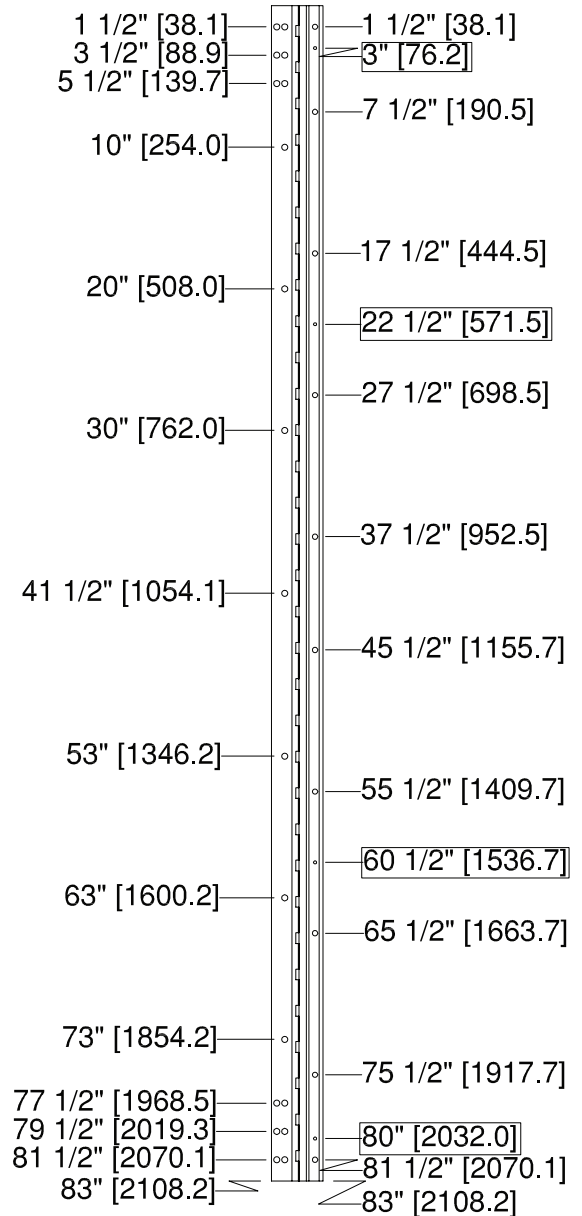

- All dimensions are measured in inches and [millimeters] from the top of the door to the centerline of the holes.
- Dimensions shown inside boxes are locator screw mounting holes.

**For 83" HD
Models SL53, SL54**
29 fasteners / 32 bearings
FRAME LEAF HOLES DOOR LEAF HOLES

**For 83" HD
Model 77**
32 fasteners / 33 bearings
FRAME LEAF HOLES DOOR LEAF HOLES

TEMPLATES

Half Surface Geared Hinges

- All dimensions are measured in inches and [millimeters] from the top of the door to the centerline of the holes.
- Dimensions shown inside boxes are locator screw mounting holes.

For 85" HD Models SL53, SL54

29 fasteners / 32 bearings

FRAME LEAF HOLES DOOR LEAF HOLES

For 95" HD Models SL53, SL54

33 fasteners / 36 bearings

FRAME LEAF HOLES DOOR LEAF HOLES

- All dimensions are measured in inches and [millimeters] from the top of the door to the centerline of the holes.
- Dimensions shown inside boxes  are locator screw mounting holes.

**For 95" HD
Model 77**
36 fasteners / 36 bearings
FRAME LEAF HOLES DOOR LEAF HOLES

**For 120" HD
Models SL53, SL54**
37 fasteners / 47 bearings
FRAME LEAF HOLES DOOR LEAF HOLES
