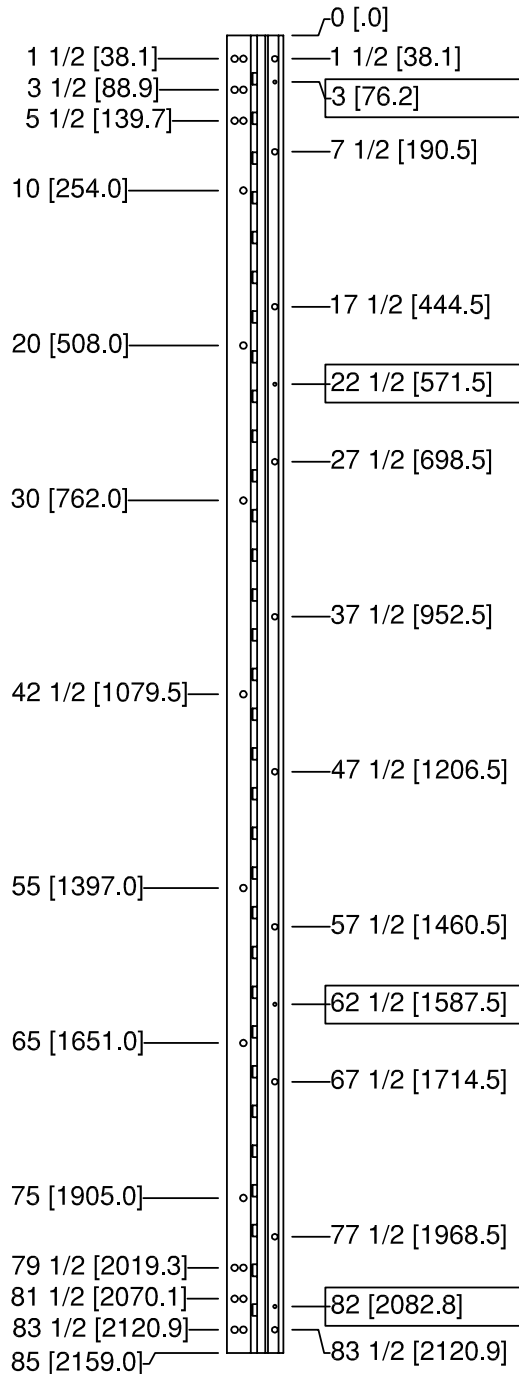

- All dimensions are measured in inches and [millimeters] from the top of the door to the centerline of the holes.
- Dimensions shown inside boxes are locator screw mounting holes.

**For 83" HD
Models SL53, SL54**
29 fasteners / 32 bearings
FRAME LEAF HOLES DOOR LEAF HOLES

**For 83" HD
Model 77**
32 fasteners / 33 bearings
FRAME LEAF HOLES DOOR LEAF HOLES

TEMPLATES

Half Surface Geared Hinges

- All dimensions are measured in inches and [millimeters] from the top of the door to the centerline of the holes.
- Dimensions shown inside boxes are locator screw mounting holes.

For 85" HD Models SL53, SL54

29 fasteners / 32 bearings

FRAME LEAF HOLES DOOR LEAF HOLES

For 95" HD Models SL53, SL54

33 fasteners / 36 bearings

FRAME LEAF HOLES DOOR LEAF HOLES

- All dimensions are measured in inches and [millimeters] from the top of the door to the centerline of the holes.
- Dimensions shown inside boxes  are locator screw mounting holes.

**For 95" HD
Model 77**
36 fasteners / 36 bearings
FRAME LEAF HOLES DOOR LEAF HOLES

**For 120" HD
Models SL53, SL54**
37 fasteners / 47 bearings
FRAME LEAF HOLES DOOR LEAF HOLES
