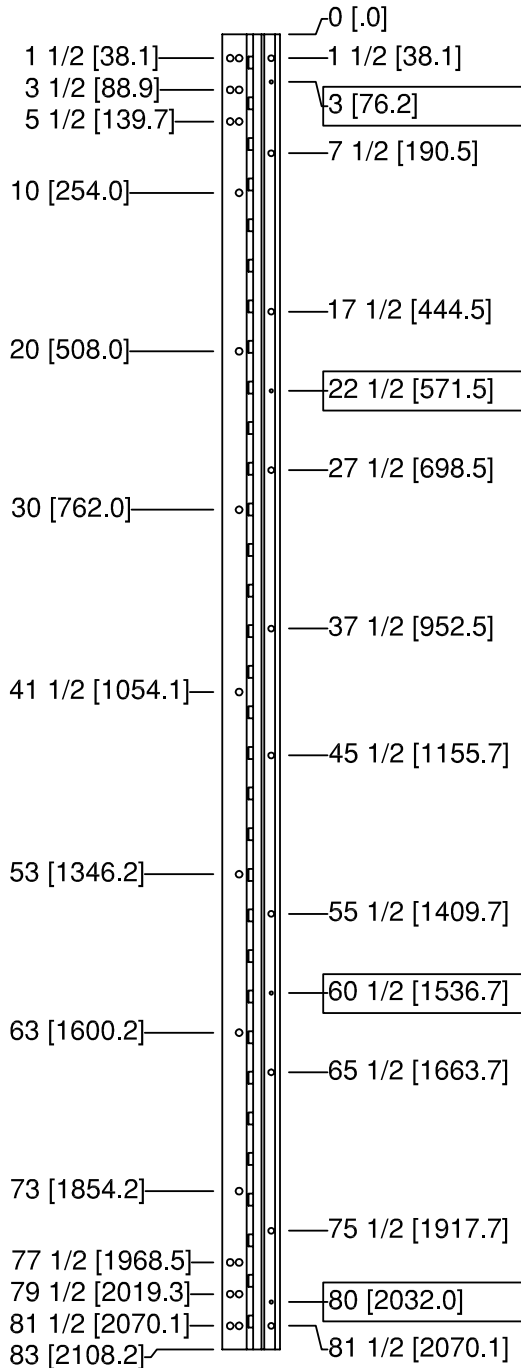

- All dimensions are measured in inches and [millimeters] from the top of the door to the centerline of the holes.
- Dimensions shown inside boxes are locator screw mounting holes.

**For 83" HD
Models SL53, SL54**
29 fasteners / 32 bearings
FRAME LEAF HOLES DOOR LEAF HOLES

**For 83" HD
Model 77**
32 fasteners / 33 bearings
FRAME LEAF HOLES DOOR LEAF HOLES

TEMPLATES

Half Surface Geared Hinges

- All dimensions are measured in inches and [millimeters] from the top of the door to the centerline of the holes.
- Dimensions shown inside boxes are locator screw mounting holes.

For 85" HD Models SL53, SL54

29 fasteners / 32 bearings

FRAME LEAF HOLES DOOR LEAF HOLES

For 95" HD Models SL53, SL54

33 fasteners / 36 bearings

FRAME LEAF HOLES DOOR LEAF HOLES

- All dimensions are measured in inches and [millimeters] from the top of the door to the centerline of the holes.
- Dimensions shown inside boxes  are locator screw mounting holes.

**For 95" HD
Model 77**
36 fasteners / 36 bearings
FRAME LEAF HOLES DOOR LEAF HOLES

**For 120" HD
Models SL53, SL54**
37 fasteners / 47 bearings
FRAME LEAF HOLES DOOR LEAF HOLES
