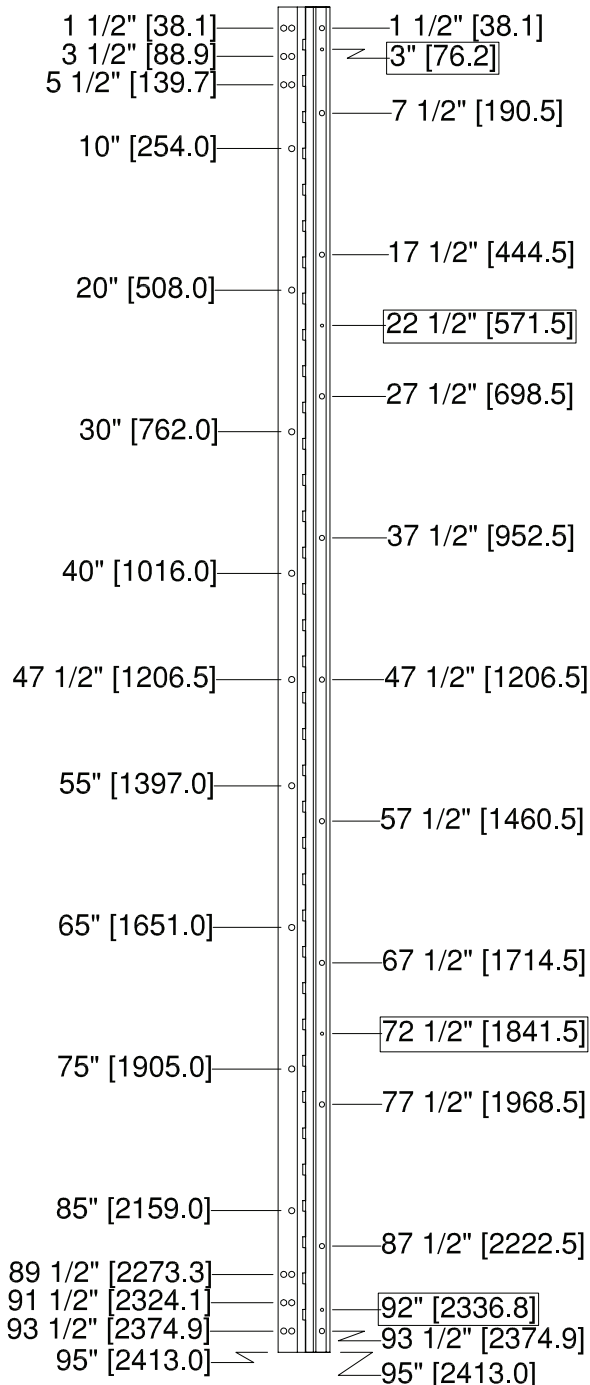

- All dimensions are measured in inches and [millimeters] from the top of the door to the centerline of the holes.
- Dimensions shown inside boxes are locator screw mounting holes.

**For 83" HD
Models SL53, SL54**
29 fasteners / 32 bearings
FRAME LEAF HOLES DOOR LEAF HOLES

**For 83" HD
Model 77**
32 fasteners / 33 bearings
FRAME LEAF HOLES DOOR LEAF HOLES

TEMPLATES

Half Surface Geared Hinges

- All dimensions are measured in inches and [millimeters] from the top of the door to the centerline of the holes.
- Dimensions shown inside boxes are locator screw mounting holes.

For 85" HD Models SL53, SL54

29 fasteners / 32 bearings

FRAME LEAF HOLES DOOR LEAF HOLES

For 95" HD Models SL53, SL54

33 fasteners / 36 bearings

FRAME LEAF HOLES DOOR LEAF HOLES

- All dimensions are measured in inches and [millimeters] from the top of the door to the centerline of the holes.
- Dimensions shown inside boxes  are locator screw mounting holes.

**For 95" HD
Model 77**
36 fasteners / 36 bearings
FRAME LEAF HOLES DOOR LEAF HOLES

**For 120" HD
Models SL53, SL54**
37 fasteners / 47 bearings
FRAME LEAF HOLES DOOR LEAF HOLES
