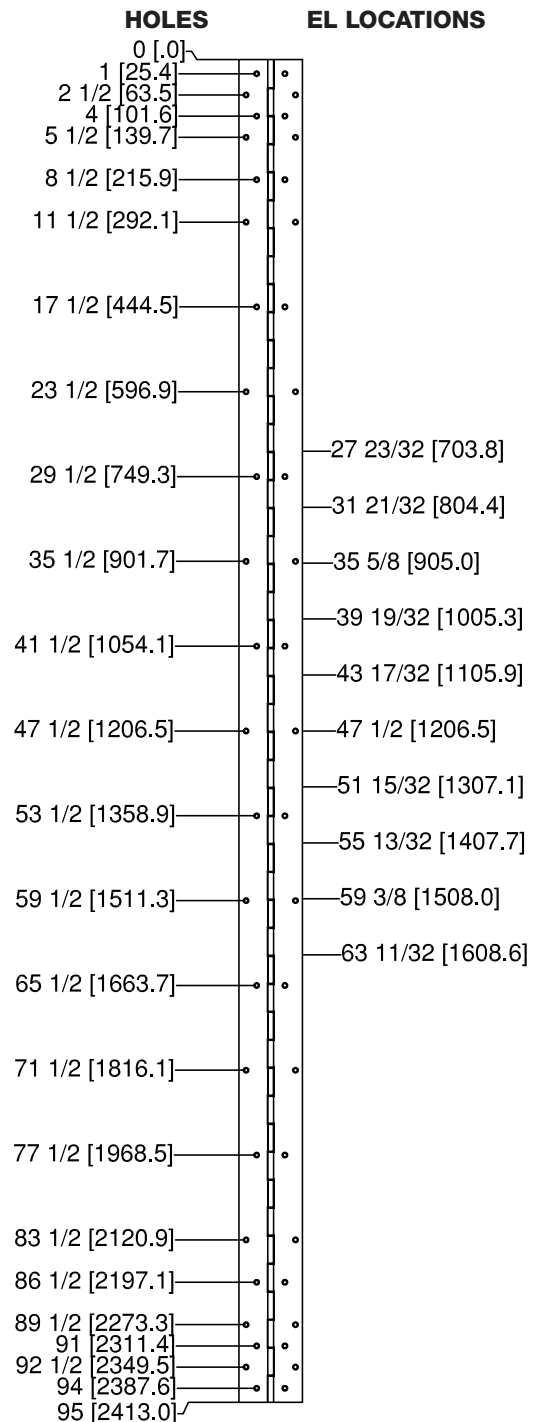

- All dimensions are measured in inches and [millimeters] from the top of the door to the centerline of the holes.
- Choose location for EL prep from locations dimensioned.

For 79"
Models SL200, SL300, SL305,
SL315 & SL3500

36 fasteners

For 83"
Models SL200, SL300, SL305,
SL315 & SL3500

42 fasteners

TEMPLATES

Concealed Pin & Barrel Hinges

- All dimensions are measured in inches and [millimeters] from the top of the door to the centerline of the holes.
- Choose location for EL prep from locations dimensioned.

For 85" Models SL200, SL300, SL305, SL315 & SL3500 36 fasteners

For 95" Models SL200, SL300, SL305, SL315 & SL3500 42 fasteners

- All dimensions are measured in inches and [millimeters] from the top of the door to the centerline of the holes.
- Choose location for EL prep from locations dimensioned.

For 119"
Models SL200, SL300, SL305,
SL315 & SL3500
54 fasteners