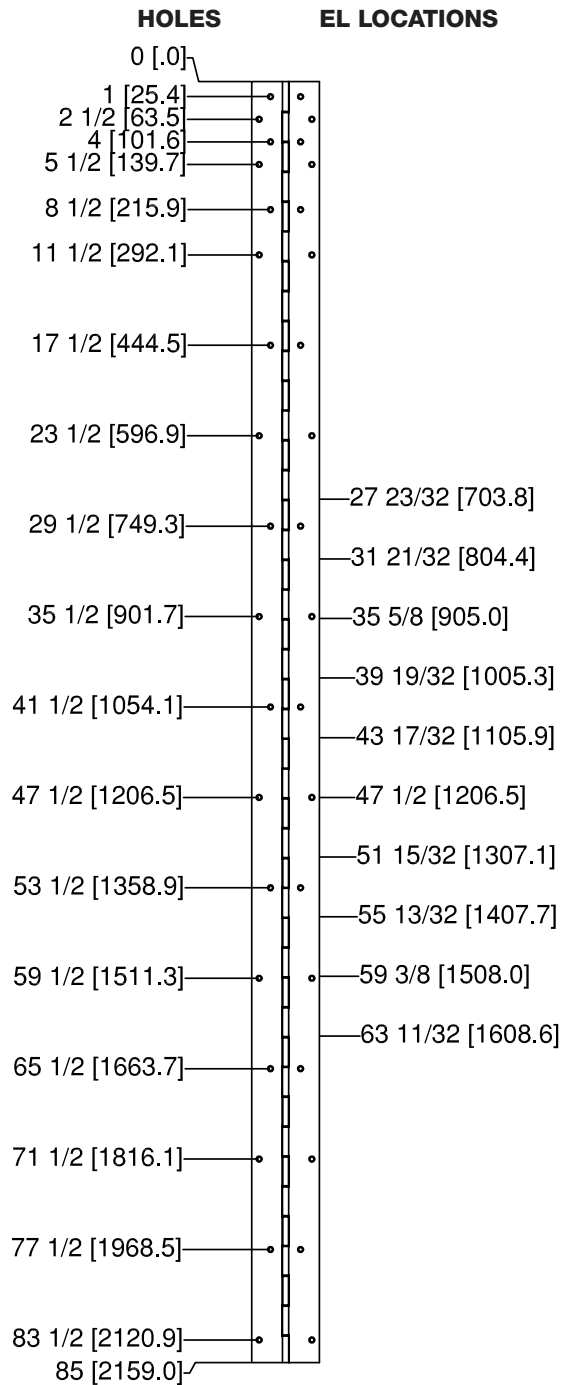

- All dimensions are measured in inches and [millimeters] from the top of the door to the centerline of the holes.
- Choose location for EL prep from locations dimensioned.

For 79"
Models SL200, SL300, SL305,
SL315 & SL3500

36 fasteners

For 83"
Models SL200, SL300, SL305,
SL315 & SL3500

42 fasteners

TEMPLATES

Concealed Pin & Barrel Hinges

- All dimensions are measured in inches and [millimeters] from the top of the door to the centerline of the holes.
- Choose location for EL prep from locations dimensioned.

For 85" Models SL200, SL300, SL305, SL315 & SL3500 36 fasteners

For 95" Models SL200, SL300, SL305, SL315 & SL3500 42 fasteners

- All dimensions are measured in inches and [millimeters] from the top of the door to the centerline of the holes.
- Choose location for EL prep from locations dimensioned.

For 119"
Models SL200, SL300, SL305,
SL315 & SL3500
54 fasteners