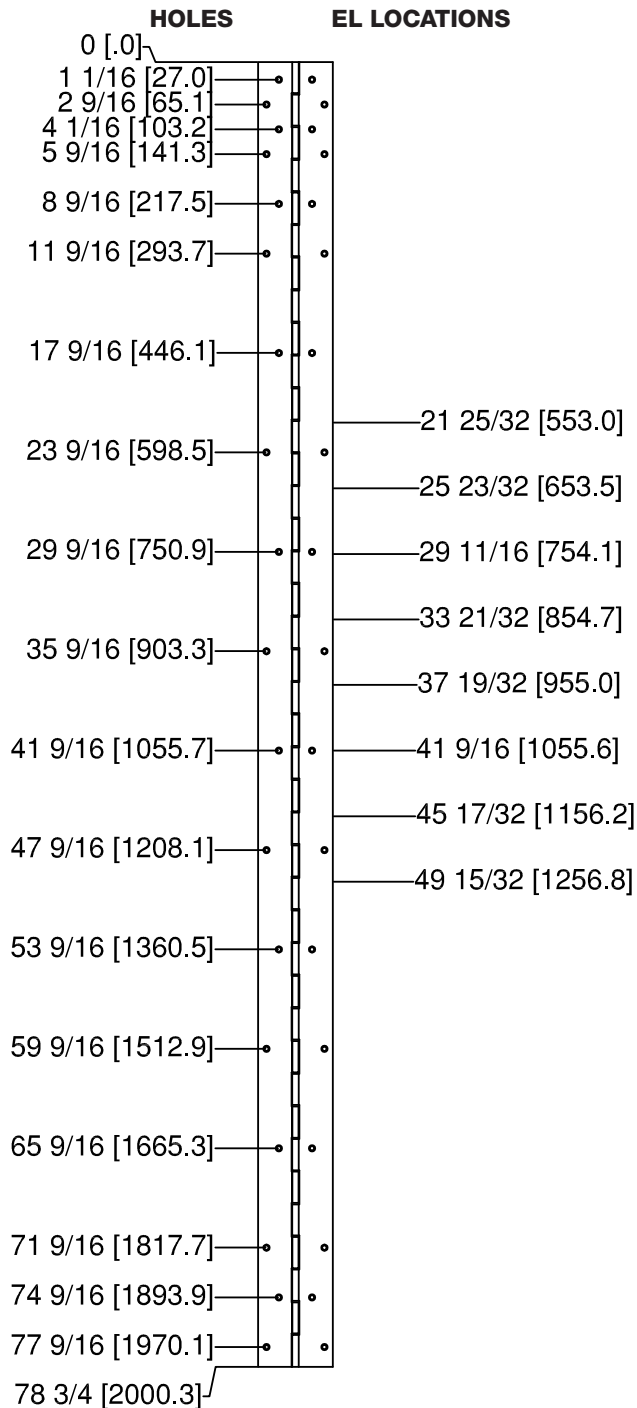

- All dimensions are measured in inches and [millimeters] from the top of the door to the centerline of the holes.
- Choose location for EL prep from locations dimensioned.

For 79"
Models SL200, SL300, SL305,
SL315 & SL3500

36 fasteners

For 83"
Models SL200, SL300, SL305,
SL315 & SL3500

42 fasteners

TEMPLATES

Concealed Pin & Barrel Hinges

- All dimensions are measured in inches and [millimeters] from the top of the door to the centerline of the holes.
- Choose location for EL prep from locations dimensioned.

For 85" Models SL200, SL300, SL305, SL315 & SL3500 36 fasteners

For 95" Models SL200, SL300, SL305, SL315 & SL3500 42 fasteners

- All dimensions are measured in inches and [millimeters] from the top of the door to the centerline of the holes.
- Choose location for EL prep from locations dimensioned.

For 119"
Models SL200, SL300, SL305,
SL315 & SL3500
54 fasteners