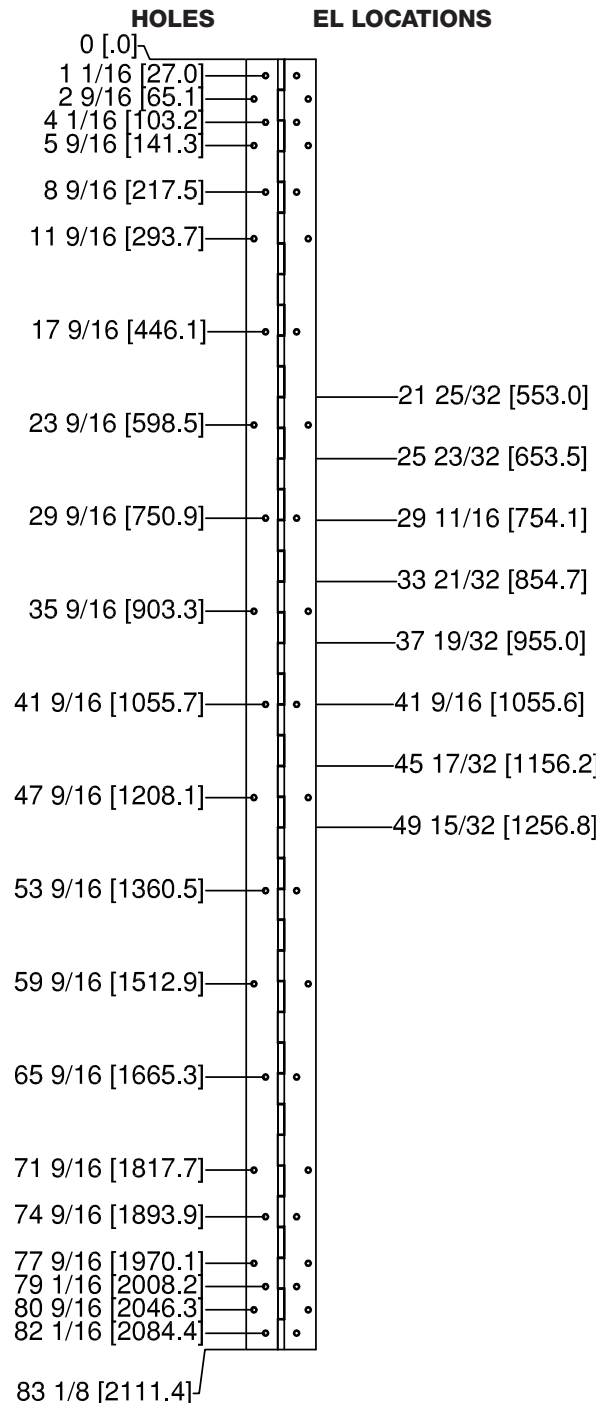

- All dimensions are measured in inches and [millimeters] from the top of the door to the centerline of the holes.
- Choose location for EL prep from locations dimensioned.

For 79"
Models SL200, SL300, SL305,
SL315 & SL3500

36 fasteners

For 83"
Models SL200, SL300, SL305,
SL315 & SL3500

42 fasteners

TEMPLATES

Concealed Pin & Barrel Hinges

- All dimensions are measured in inches and [millimeters] from the top of the door to the centerline of the holes.
- Choose location for EL prep from locations dimensioned.

For 85" Models SL200, SL300, SL305, SL315 & SL3500 36 fasteners

For 95" Models SL200, SL300, SL305, SL315 & SL3500 42 fasteners

- All dimensions are measured in inches and [millimeters] from the top of the door to the centerline of the holes.
- Choose location for EL prep from locations dimensioned.

For 119"
Models SL200, SL300, SL305,
SL315 & SL3500
54 fasteners