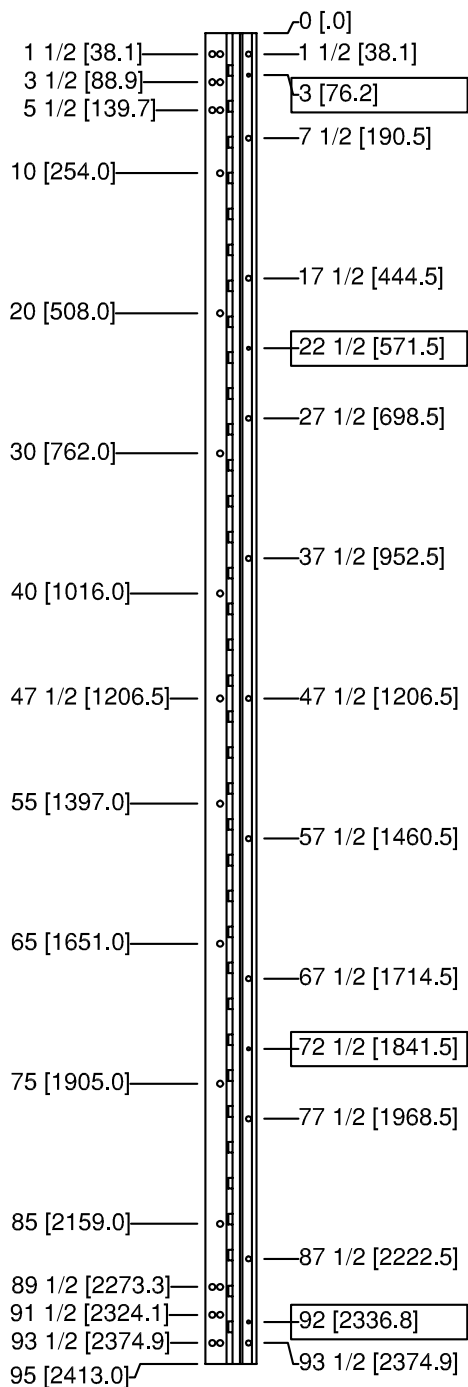

- All dimensions are measured in inches and [millimeters] from the top of the door to the centerline of the holes.
- Dimensions shown inside boxes  are locator screw mounting holes.

**For 83" HD  
Models SL53, SL54**
**29 fasteners / 32 bearings**
**FRAME LEAF HOLES      DOOR LEAF HOLES**

## Half Surface Geared Hinges

- All dimensions are measured in inches and [millimeters] from the top of the door to the centerline of the holes.
- Dimensions shown inside boxes are locator screw mounting holes.

### For 95" HD Models SL53, SL54

33 fasteners / 36 bearings

FRAME LEAF HOLES      DOOR LEAF HOLES

### For 120" HD Models SL53, SL54

37 fasteners / 47 bearings

FRAME LEAF HOLES      DOOR LEAF HOLES