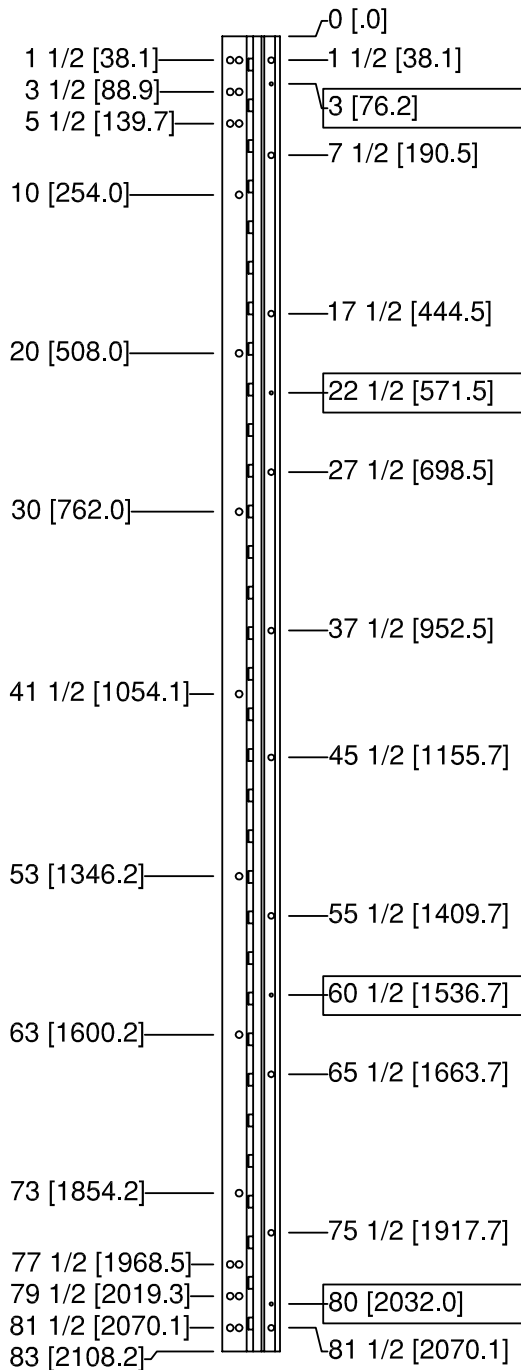

- All dimensions are measured in inches and [millimeters] from the top of the door to the centerline of the holes.
- Dimensions shown inside boxes  are locator screw mounting holes.

**For 83" HD  
Models SL53, SL54**
**29 fasteners / 32 bearings**
**FRAME LEAF HOLES      DOOR LEAF HOLES**

**For 85" HD  
Models SL53, SL54**
**29 fasteners / 32 bearings**
**FRAME LEAF HOLES      DOOR LEAF HOLES**

## Half Surface Geared Hinges

- All dimensions are measured in inches and [millimeters] from the top of the door to the centerline of the holes.
- Dimensions shown inside boxes are locator screw mounting holes.

### For 95" HD Models SL53, SL54

33 fasteners / 36 bearings

FRAME LEAF HOLES      DOOR LEAF HOLES