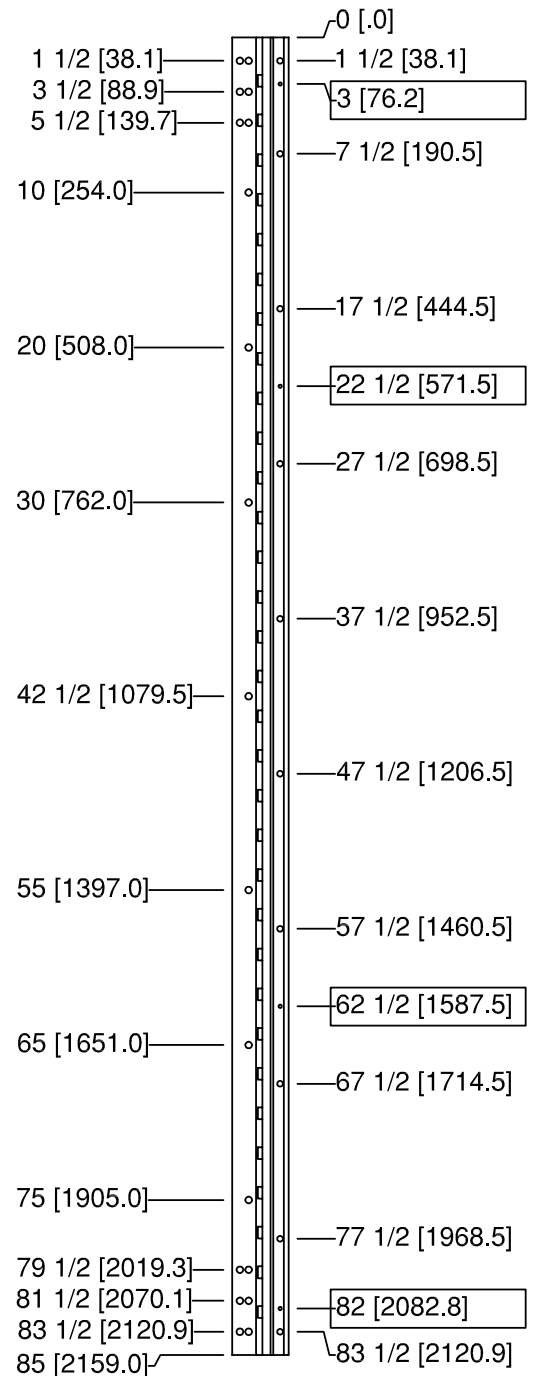

- All dimensions are measured in inches and [millimeters] from the top of the door to the centerline of the holes.
- Dimensions shown inside boxes  are locator screw mounting holes.

**For 83" HD  
Models SL53, SL54**
**29 fasteners / 32 bearings**
**FRAME LEAF HOLES      DOOR LEAF HOLES**

**For 85" HD  
Models SL53, SL54**
**29 fasteners / 32 bearings**
**FRAME LEAF HOLES      DOOR LEAF HOLES**

## Half Surface Geared Hinges

- All dimensions are measured in inches and [millimeters] from the top of the door to the centerline of the holes.
- Dimensions shown inside boxes are locator screw mounting holes.

### For 95" HD Models SL53, SL54

33 fasteners / 36 bearings

FRAME LEAF HOLES      DOOR LEAF HOLES