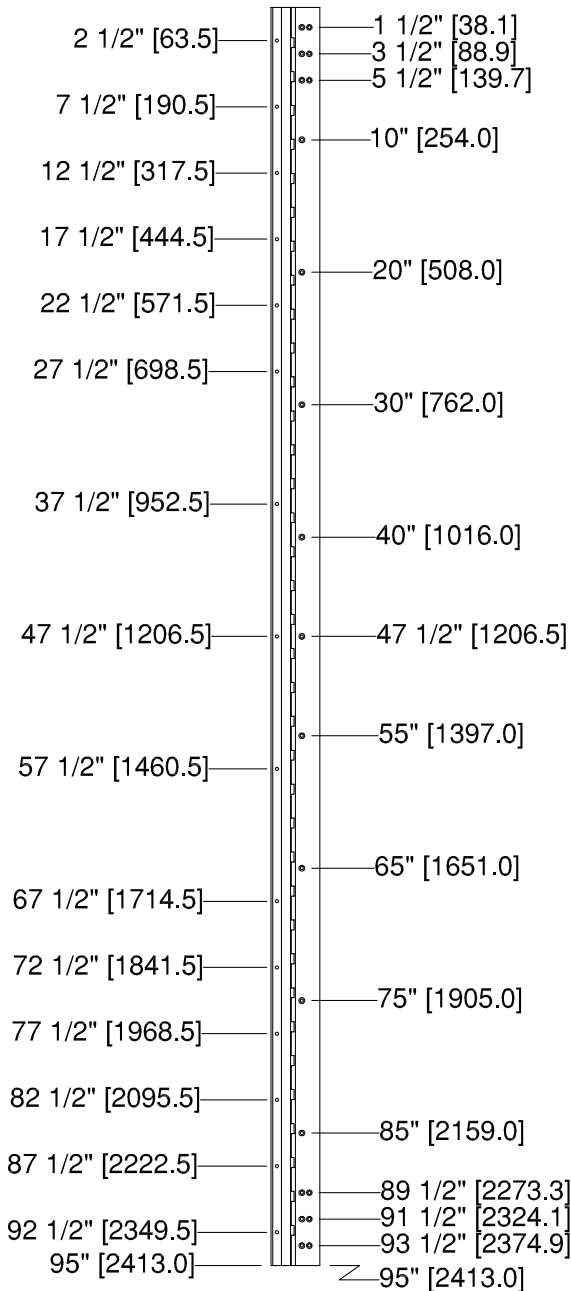

■ All dimensions are measured in inches and [millimeters] from the top of the door to the centerline of the holes.

**For 83" HD
Model 52**
33 fasteners / 32 bearings
FRAME LEAF HOLES DOOR LEAF HOLES

**For 85" HD
Model 52**
33 fasteners / 33 bearings
FRAME LEAF HOLES DOOR LEAF HOLES

TEMPLATES

Half Mortise Geared Hinges

■ All dimensions are measured in inches and [millimeters] from the top of the door to the centerline of the holes.

For 95" HD Model SL52

36 fasteners / 36 bearings

FRAME LEAF HOLES DOOR LEAF HOLES

For 120" HD Model SL52

37 fasteners / 47 bearings

FRAME LEAF HOLES DOOR LEAF HOLES