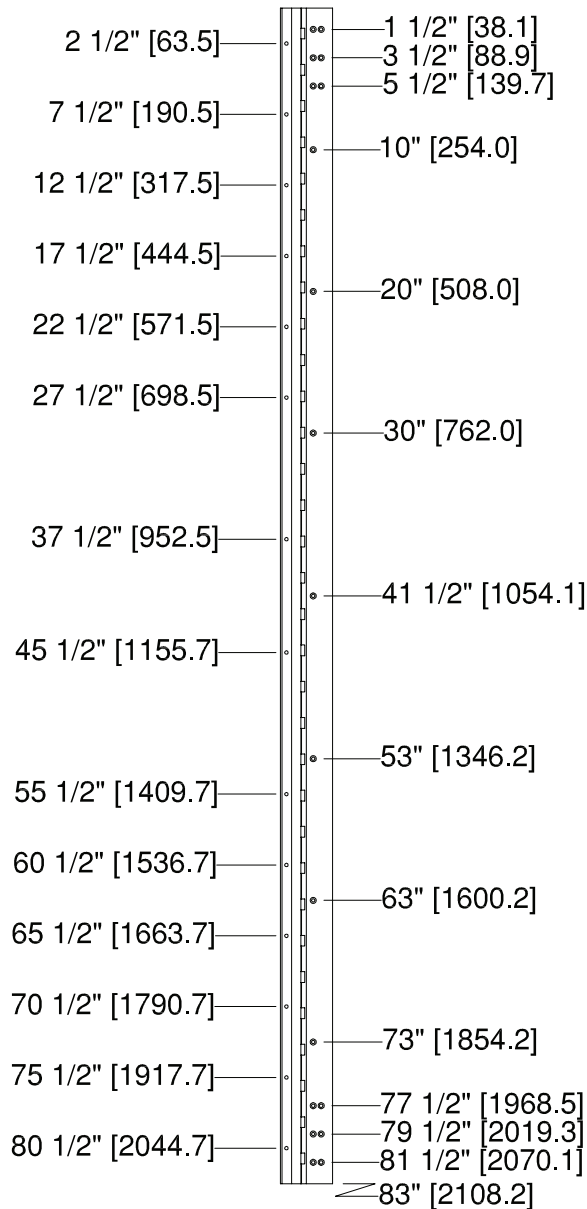

■ All dimensions are measured in inches and [millimeters] from the top of the door to the centerline of the holes.

**For 83" HD
Model 52**
33 fasteners / 32 bearings
FRAME LEAF HOLES DOOR LEAF HOLES

**For 85" HD
Model 52**
33 fasteners / 33 bearings
FRAME LEAF HOLES DOOR LEAF HOLES

TEMPLATES

Half Mortise Geared Hinges

■ All dimensions are measured in inches and [millimeters] from the top of the door to the centerline of the holes.

For 95" HD Model SL52

36 fasteners / 36 bearings

FRAME LEAF HOLES DOOR LEAF HOLES

For 120" HD Model SL52

37 fasteners / 47 bearings

FRAME LEAF HOLES DOOR LEAF HOLES