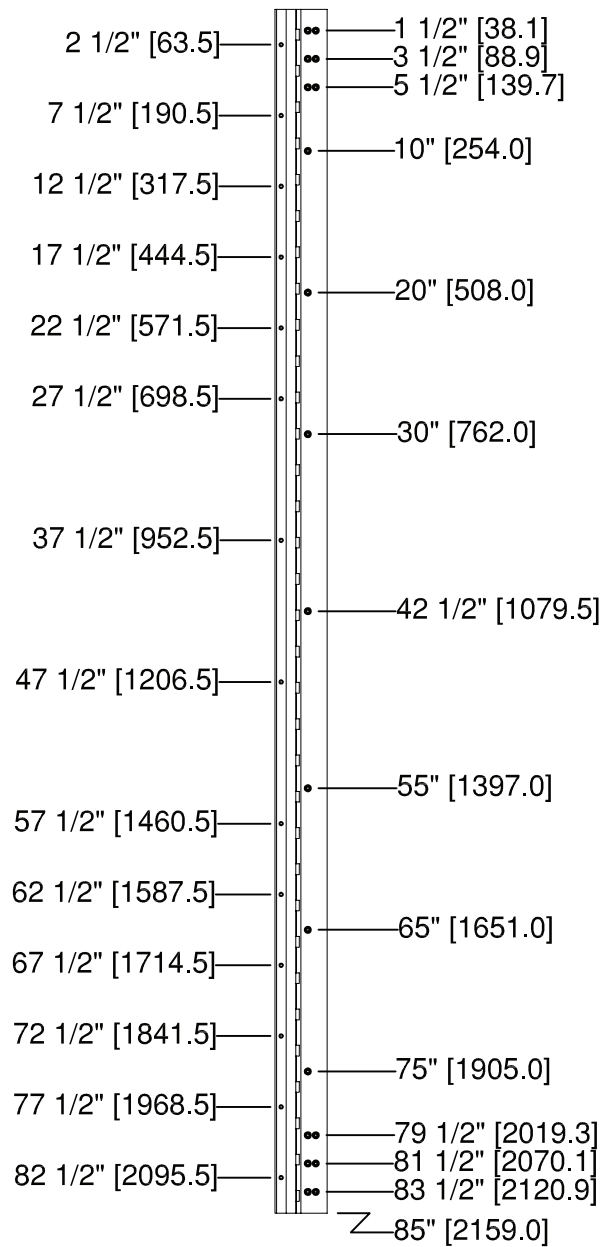

■ All dimensions are measured in inches and [millimeters] from the top of the door to the centerline of the holes.

**For 83" HD
Model 52**
33 fasteners / 32 bearings
FRAME LEAF HOLES DOOR LEAF HOLES

**For 85" HD
Model 52**
33 fasteners / 33 bearings
FRAME LEAF HOLES DOOR LEAF HOLES

TEMPLATES

Half Mortise Geared Hinges

■ All dimensions are measured in inches and [millimeters] from the top of the door to the centerline of the holes.

For 95" HD Model SL52

36 fasteners / 36 bearings

FRAME LEAF HOLES DOOR LEAF HOLES

For 120" HD Model SL52

37 fasteners / 47 bearings

FRAME LEAF HOLES DOOR LEAF HOLES