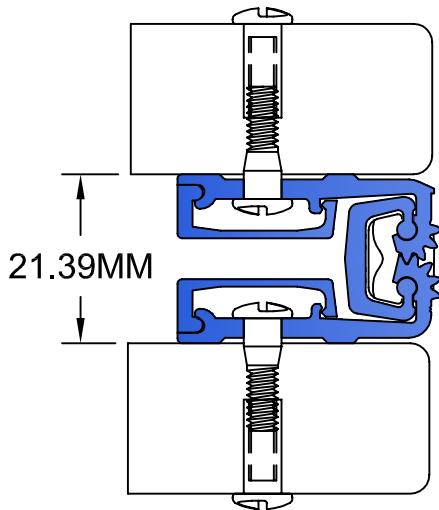

## SL60/SL62

DOOR AND FRAME MOUNT FLUSH

## SL60

180°  
MAXIMUM  
OPENING

## SL60/SL62

**SL62**  
120°  
MAXIMUM  
OPENING