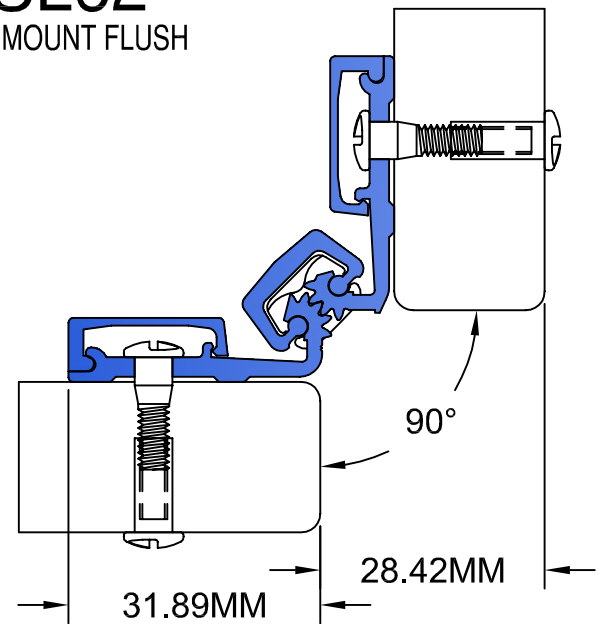

## SL60/SL62

DOOR AND FRAME MOUNT FLUSH

## SL60

180°  
MAXIMUM  
OPENING

## SL60/SL62

**SL62**  
120°  
MAXIMUM  
OPENING