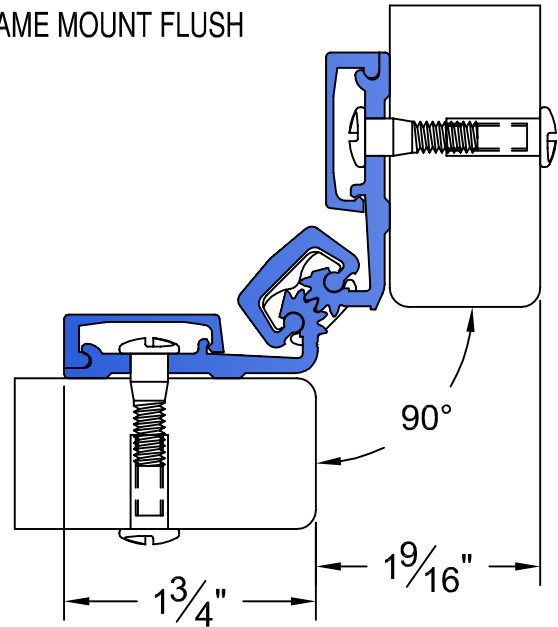

**SL60/SL62**  
DOOR AND FRAME MOUNT FLUSH

**SL60**  
180°  
MAXIMUM  
OPENING

**SL60/SL62**

**SL62**  
120°  
MAXIMUM  
OPENING