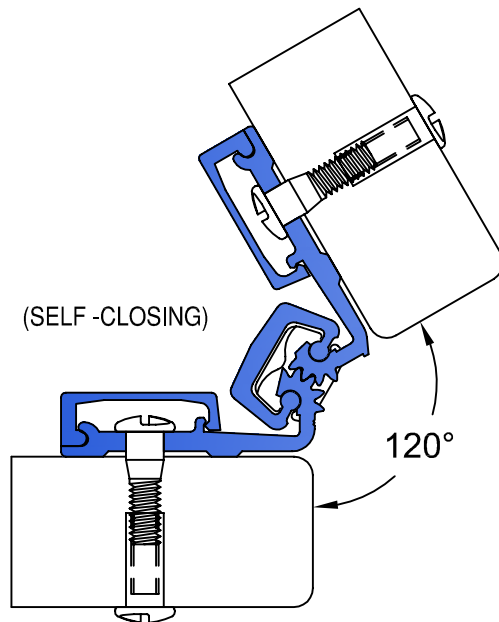

**SL60/SL62**  
DOOR AND FRAME MOUNT FLUSH

**SL60**  
180°  
MAXIMUM  
OPENING

**SL60/SL62**

**SL62**  
120°  
MAXIMUM  
OPENING