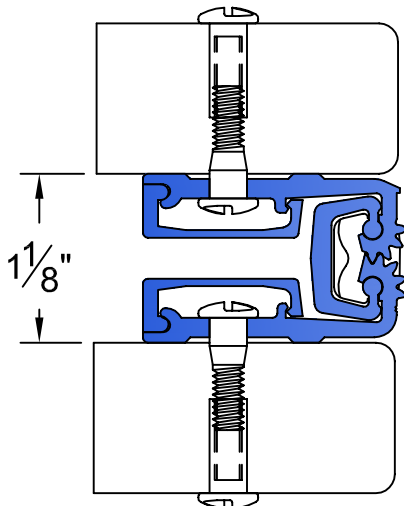

**SL60/SL62**  
DOOR AND FRAME MOUNT FLUSH

**SL60**  
180°  
MAXIMUM  
OPENING

**SL60/SL62**

**SL62**  
120°  
MAXIMUM  
OPENING